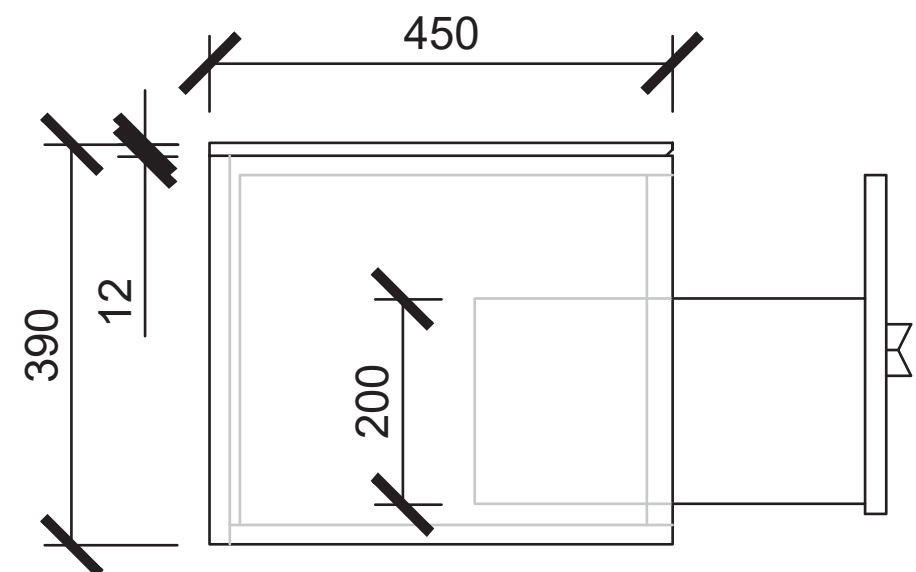

1500W x 450D x 390H

SIDE VIEW for SEMI-INSET basin alignment