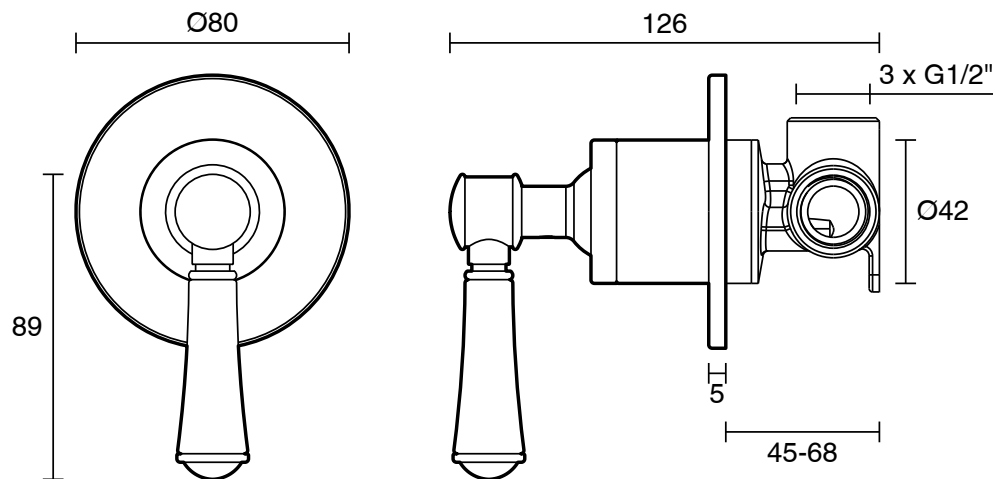

Posh Canterbury Shower Mixer with Porcelain Handle and Small Cover Plate Matte Black

2266984

SPECIFICATIONS	
Recommended Use	Domestic;Commercial;Hotel
Colour Finish	Matte Black
Primary Material	Lead Free Brass
Recommended Pressure Range	150 - 500 kPa per AS3500
Max Continuous Working Pressure (kPa)	500
Max Continuous Working Temperature (deg C)	65
Min Continuous Working Temperature (deg C)	5
Hot Water Unit Suitability	Storage Tank;Continuous Flow
WARRANTY	
Warranty - Domestic Use (Years)	10
Spare Parts & Labour (Years)	1
<i>Please refer to Warranty Page for full Terms and Conditions</i>	