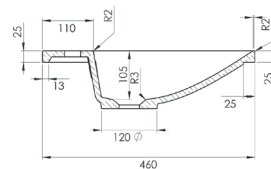

1200mm - Double

Side View

**Vanity Tops**

600mm - Centre

900mm - Centre

1200mm - Centre

1200mm - Double

Side View

Dimensions are nominal measurements only.