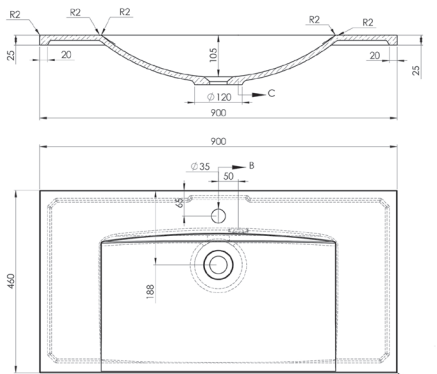

To see the complete ADP range go to [www.reece.com.au/bathrooms](http://www.reece.com.au/bathrooms)

STANDARD SIZES	600mm	900mm	1200mm Single	1200mm Double
Width (mm)	600	900	1200	1200
Depth (mm)	460	460	460	460
Height (mm)	415	415	415	415
Number of Drawer Fronts	1	1	2	3
Number of Drawers	1	4	4	4
Basin Configurations	Centre	Centre	Centre	Double

Gloss White

Matte White

Matte Milton Moon Grey

Matte Black

**Vanity Wall Hung**

600mm - Centre

900mm - Centre

1200mm - Centre

1200mm - Double

Side View

**Vanity Tops**

600mm - Centre

900mm - Centre

1200mm - Centre

1200mm - Double

Side View

Dimensions are nominal measurements only.