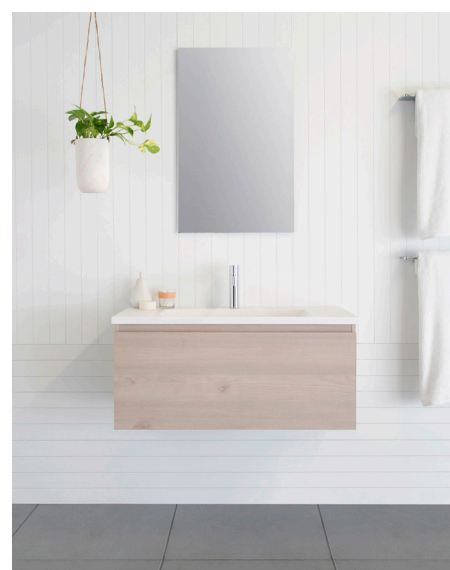

To see the complete ADP range go to www.reece.com.au/bathrooms

STANDARD SIZES	600mm	900mm	1200mm Single	1200mm Double
Width (mm)	600	900	1200	1200
Depth (mm)	460	460	460	460
Height (mm)	415	415	415	415
Number of Drawer Fronts	1	1	2	3
Number of Drawers	1	4	4	4
Basin Configurations	Centre	Centre	Centre	Double

Tech Page Version 4