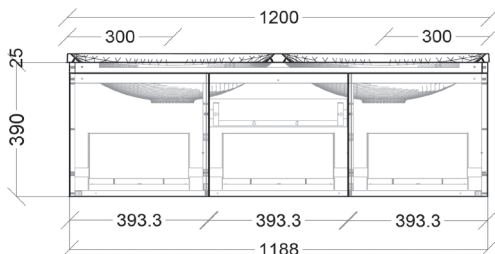

To see the complete ADP range go to [www.reece.com.au/bathrooms](http://www.reece.com.au/bathrooms)

STANDARD SIZES	600mm	900mm	1200mm Single	1200mm Double
Width (mm)	600	900	1200	1200
Depth (mm)	460	460	460	460
Height (mm)	415	415	415	415
Number of Drawer Fronts	1	1	2	3
Number of Drawers	1	4	4	4
Basin Configurations	Centre	Centre	Centre	Double

1200mm - Double

Side View

**Vanity Tops**

600mm - Centre

900mm - Centre

1200mm - Centre

1200mm - Double

Side View

Dimensions are nominal measurements only.