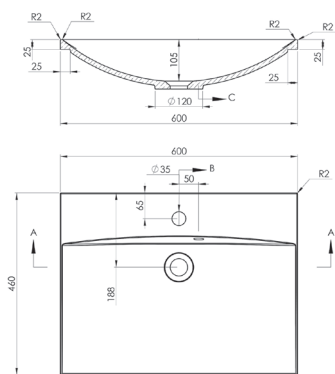

To see the complete ADP range go to [www.reece.com.au/bathrooms](http://www.reece.com.au/bathrooms)

STANDARD SIZES	600mm	900mm	1200mm Single	1200mm Double
Width (mm)	600	900	1200	1200
Depth (mm)	460	460	460	460
Height (mm)	415	415	415	415
Number of Drawer Fronts	1	1	2	3
Number of Drawers	1	4	4	4
Basin Configurations	Centre	Centre	Centre	Double

Gloss White

Matte White

Matte Milton Moon Grey

Matte Black

**Vanity Wall Hung**

600mm - Centre

900mm - Centre

1200mm - Centre

1200mm - Double

Side View

**Vanity Tops**

600mm - Centre

900mm - Centre

1200mm - Centre

1200mm - Double

Side View

Dimensions are nominal measurements only.