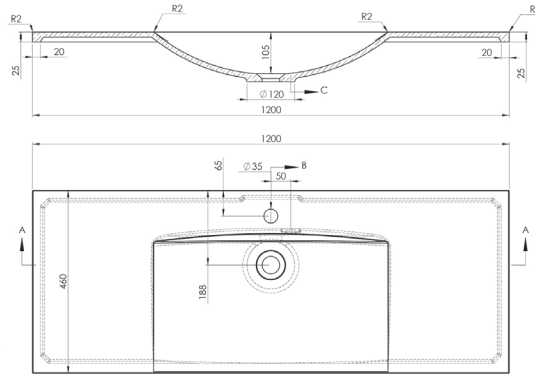

To see the complete ADP range go to [www.reece.com.au/bathrooms](http://www.reece.com.au/bathrooms)

STANDARD SIZES	600mm	900mm	1200mm Single	1200mm Double
Width (mm)	600	900	1200	1200
Depth (mm)	460	460	460	460
Height (mm)	415	415	415	415
Number of Drawer Fronts	1	1	2	3
Number of Drawers	1	4	4	4
Basin Configurations	Centre	Centre	Centre	Double

Gloss White

Matte White

Matte Milton Moon Grey

Matte Black

**Vanity Wall Hung**

600mm - Centre

900mm - Centre

1200mm - Centre

1200mm - Double

Side View

**Vanity Tops**

600mm - Centre

900mm - Centre

1200mm - Centre

1200mm - Double

Side View

Dimensions are nominal measurements only.