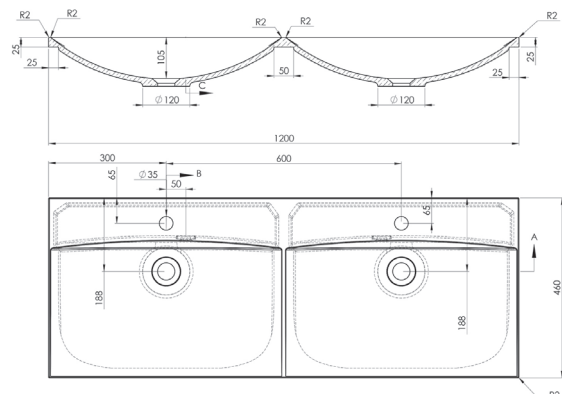

To see the complete ADP range go to [www.reece.com.au/bathrooms](http://www.reece.com.au/bathrooms)

STANDARD SIZES	600mm	900mm	1200mm Single	1200mm Double
Width (mm)	600	900	1200	1200
Depth (mm)	460	460	460	460
Height (mm)	415	415	415	415
Number of Drawer Fronts	1	1	2	3
Number of Drawers	1	4	4	4
Basin Configurations	Centre	Centre	Centre	Double

1200mm - Double

Side View

**Vanity Tops**

600mm - Centre

900mm - Centre

1200mm - Centre

1200mm - Double

Side View

Dimensions are nominal measurements only.