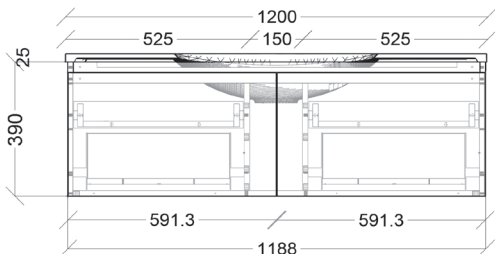

To see the complete ADP range go to [www.reece.com.au/bathrooms](http://www.reece.com.au/bathrooms)

STANDARD SIZES	600mm	900mm	1200mm Single	1200mm Double
Width (mm)	600	900	1200	1200
Depth (mm)	460	460	460	460
Height (mm)	415	415	415	415
Number of Drawer Fronts	1	1	2	3
Number of Drawers	1	4	4	4
Basin Configurations	Centre	Centre	Centre	Double

Gloss White

Matte White

Matte Milton Moon Grey

Matte Black

**Vanity Wall Hung**

600mm - Centre

900mm - Centre

1200mm - Centre

1200mm - Double

Side View

**Vanity Tops**

600mm - Centre

900mm - Centre

1200mm - Centre

1200mm - Double

Side View

Dimensions are nominal measurements only.