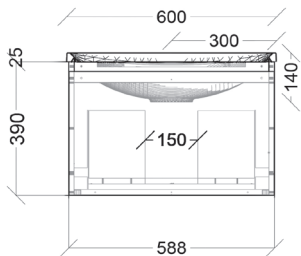

To see the complete ADP range go to [www.reece.com.au/bathrooms](http://www.reece.com.au/bathrooms)

STANDARD SIZES	600mm	900mm	1200mm Single	1200mm Double
Width (mm)	600	900	1200	1200
Depth (mm)	460	460	460	460
Height (mm)	415	415	415	415
Number of Drawer Fronts	1	1	2	3
Number of Drawers	1	4	4	4
Basin Configurations	Centre	Centre	Centre	Double

Gloss White

Matte White

Matte Milton Moon Grey

Matte Black

**Vanity Wall Hung**

600mm - Centre

900mm - Centre

1200mm - Centre

1200mm - Double

Side View

**Vanity Tops**

600mm - Centre

900mm - Centre

1200mm - Centre

1200mm - Double

Side View

Dimensions are nominal measurements only.