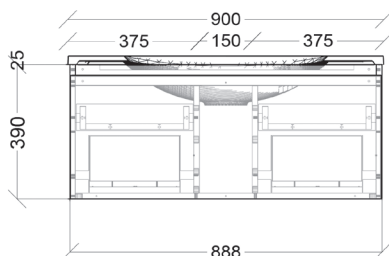

To see the complete ADP range go to [www.reece.com.au/bathrooms](http://www.reece.com.au/bathrooms)

STANDARD SIZES	600mm	900mm	1200mm Single	1200mm Double
Width (mm)	600	900	1200	1200
Depth (mm)	460	460	460	460
Height (mm)	415	415	415	415
Number of Drawer Fronts	1	1	2	3
Number of Drawers	1	4	4	4
Basin Configurations	Centre	Centre	Centre	Double

Gloss White

Matte White

Matte Milton Moon Grey

Matte Black

**Vanity Wall Hung**

600mm - Centre

900mm - Centre

1200mm - Centre

1200mm - Double

Side View

**Vanity Tops**

600mm - Centre

900mm - Centre

1200mm - Centre

1200mm - Double

Side View

Dimensions are nominal measurements only.