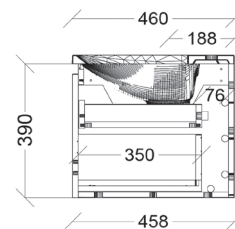

To see the complete ADP range go to [www.reece.com.au/bathrooms](http://www.reece.com.au/bathrooms)

STANDARD SIZES	600mm	900mm	1200mm Single	1200mm Double
Width (mm)	600	900	1200	1200
Depth (mm)	460	460	460	460
Height (mm)	415	415	415	415
Number of Drawer Fronts	1	1	2	3
Number of Drawers	1	4	4	4
Basin Configurations	Centre	Centre	Centre	Double

Gloss White

Matte White

Matte Milton Moon Grey

Matte Black

**Vanity Wall Hung**

600mm - Centre

900mm - Centre

1200mm - Centre

1200mm - Double

Side View

**Vanity Tops**

600mm - Centre

900mm - Centre

1200mm - Centre

1200mm - Double

Side View

Dimensions are nominal measurements only.