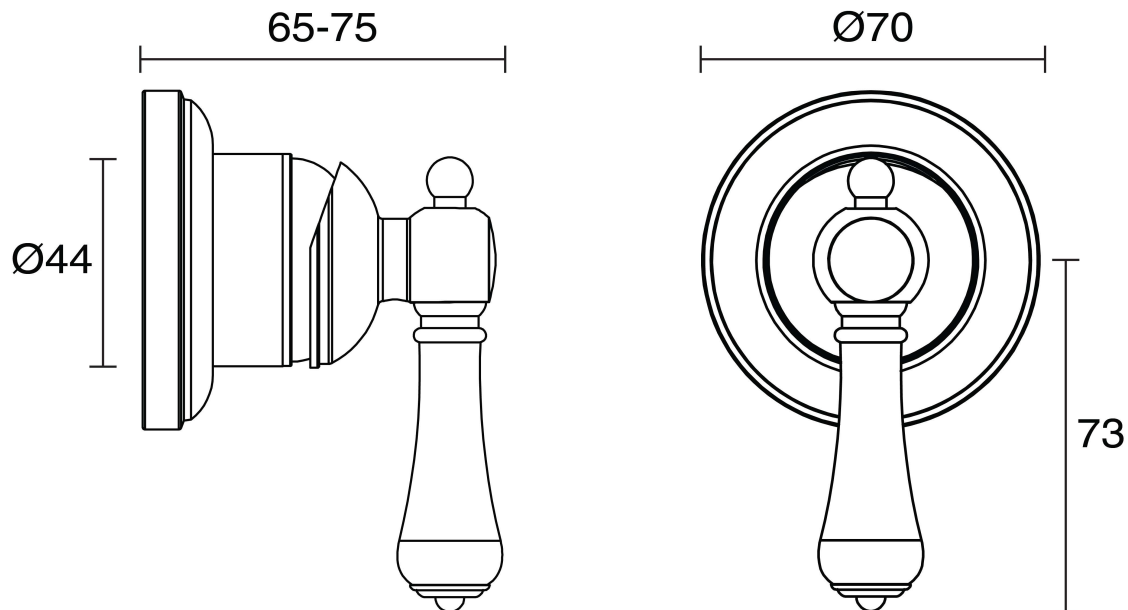

KADO

Kado Era Shower Mixer Slim Porcelain Handle Chrome

2264754

SPECIFICATIONS

Recommended Use	Domestic, Hotel & Commercial
Colour	Chrome with Porcelain Handles
Finish	Polished
Material	DR Brass
Recommended Pressure Range	150 - 500 kPa
Maximum Continuous Working Temperature	80 deg C
Suitable for Storage Tank Hot Water	Yes
Suitable for Continuous Flow Hot Water	Yes
Suitable for Gravity Feed Hot Water	No

WARRANTY

Warranty - Domestic Use	10 Years
Spare Parts & Labour	12 Months

Please refer to Warranty Page for full Terms and Conditions

Dimensions are nominal measurements only.

CLEANING RECOMMENDATIONS:

We recommend the use of soapy water or approved cleaners. This product should not be cleaned with abrasive materials. Damage caused by any improper treatment is not covered by the product warranty. Refer to Warranty Conditions

Disclaimer: Products in this specification manual must by regulation be installed by licensed and registered trade people. The manufacturer/distributor reserves the right to vary specifications or delete models from their range without prior notification. Dimensions are nominal measurements only. Dimensions and set-outs listed are correct at time of publication however the manufacturer/distributor takes no responsibility for printing errors.

Published 05/10/2022

To see the complete Kado range go to www.reece.com.au