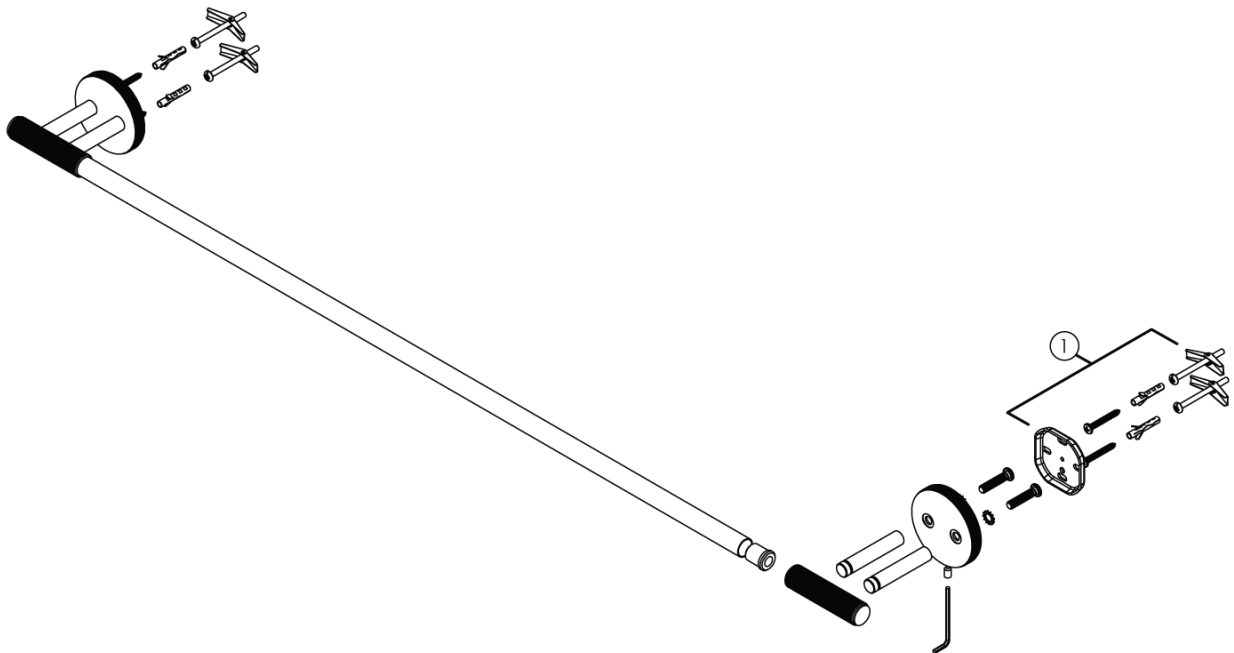

Milli Marq Edit Single Towel Rail 800mm Matte Black

21931

No.	Description	Code
1	Milli Marc Edit Fixing Plate Kit	29882