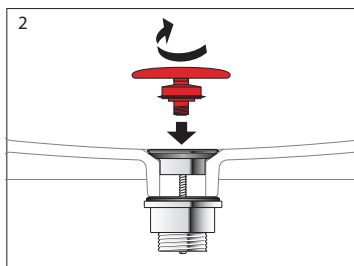

Laufen Val Wall Basin with Fixing Bolts with Overflow 1 Taphole 450mm White

INSTALLATION INSTRUCTIONS - WALL BASIN:

Washbasins / Open valve / click clack valve

EN Guarantee/Liability only when assembled by a licensed plumber in accordance with the instructions and local regulations.

Open Valve

Click Clack Valve

Push to Close
Push to Open

Plumbers, please ensure a copy of the Installation Instructions are left with the end user for future reference

Laufen Val Wall Basin with Fixing Bolts with Overflow 1 Taphole 450mm White