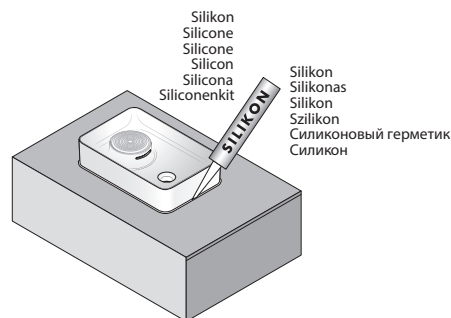

Laufen Val Wall Basin with Fixing Bolts with Overflow 1 Taphole 450mm White

INSTALLATION INSTRUCTIONS - COUNTER BASIN:

8.1228.2
Waschtisch-Schale
Vasque pour table de toilette
Bacino
Washbasin in bowl
Lavabo de sobreencimera
Waskom
Umyvadlová misa
Praustuvas – dubuo
Umywalka nablutowa
Mosdóta
Раковина-чаша
Стоящ умивальник

8.9828.2
Schablone
Gabarit
Sagoma
Template
Plantilla
Sjabloon
Šablona
Šablona
Szablon
Sablon
Лекало
Шаблон

CLEANING RECOMMENDATIONS:

We recommend the use of soapy water or approved cleaners. This product should not be cleaned with abrasive materials. Damage caused by any improper treatment is not covered by the product warranty. Refer to Warranty Conditions