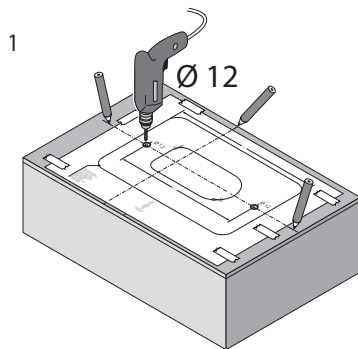

Laufen Val Wall Basin with Fixing Bolts with Overflow 1 Taphole 450mm White

INSTALLATION INSTRUCTIONS - COUNTER BASIN:

8.1228.2
Waschtisch-Schale
Vasque pour table de toilette
Bacino
Washbasin in bowl
Lavabo de sobreencimera
Waskom
Umyvadlová misa
Praustuvas – dubuo
Umywalka nablutowa
Mosdóta
Раковина-чаша
Стоящ умивальник

8.9828.2
Schablone
Gabarit
Sagoma
Template
Plantilla
Sjabloon
Šablona
Šablona
Szablon
Sablon
Лекало
Шаблон

CLEANING RECOMMENDATIONS:

We recommend the use of soapy water or approved cleaners. This product should not be cleaned with abrasive materials. Damage caused by any improper treatment is not covered by the product warranty. Refer to Warranty Conditions