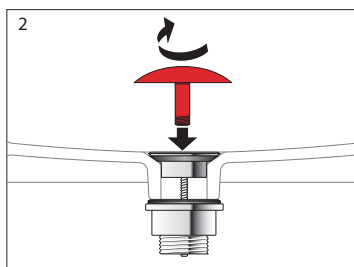

Laufen Val Wall Basin with Fixing Bolts with Overflow 1 Taphole 450mm White

INSTALLATION INSTRUCTIONS - WALL BASIN:

Washbasins / Open valve / click clack valve

EN Guarantee/Liability only when assembled by a licensed plumber in accordance with the instructions and local regulations.

Open Valve

Click Clack Valve

Push to Close
Push to Open

Plumbers, please ensure a copy of the Installation Instructions are left with the end user for future reference

Laufen Val Wall Basin with Fixing Bolts with Overflow 1 Taphole 450mm White