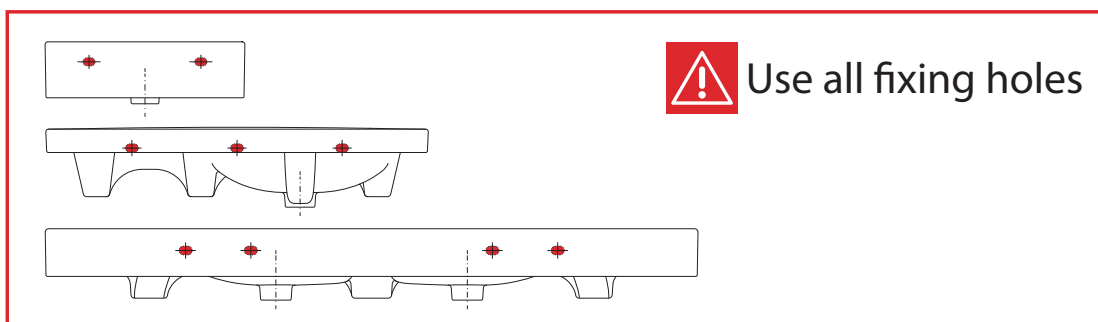

Laufen Val Wall Basin with Fixing Bolts with Overflow 1 Taphole 450mm White

INSTALLATION INSTRUCTIONS - WALL BASIN:

Washbasins / Open valve / click clack valve

EN Guarantee/Liability only when assembled by a licensed plumber in accordance with the instructions and local regulations.

Open Valve

Click Clack Valve

Push to Close
Push to Open

Plumbers, please ensure a copy of the Installation Instructions are left with the end user for future reference

Laufen Val Wall Basin with Fixing Bolts with Overflow 1 Taphole 450mm White