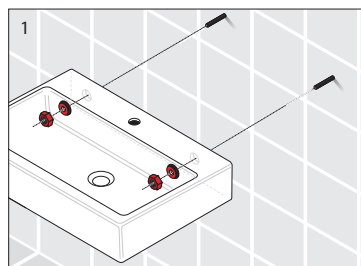

Laufen Val Wall Basin with Fixing Bolts with Overflow 1 Taphole 450mm White

INSTALLATION INSTRUCTIONS - WALL BASIN:

Washbasins / Open valve / click clack valve

EN Guarantee/Liability only when assembled by a licensed plumber in accordance with the instructions and local regulations.

Open Valve

Click Clack Valve

Push to Close
Push to Open

Plumbers, please ensure a copy of the Installation Instructions are left with the end user for future reference

Laufen Val Wall Basin with Fixing Bolts with Overflow 1 Taphole 450mm White

INSTALLATION INSTRUCTIONS - COUNTER BASIN:

8.1228.2
Waschtisch-Schale
Vasque pour table de toilette
Bacino
Washbasin in bowl
Lavabo de sobreencimera
Waskom
Umyvadlová misa
Praustuvas – dubuo
Umywalka nablutowa
Mosdóta
Раковина-чаша
Стоящ умивальник