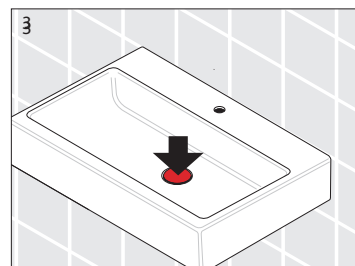

Laufen Val Wall Basin with Fixing Bolts with Overflow 1 Taphole 450mm White

INSTALLATION INSTRUCTIONS - WALL BASIN:

Washbasins / Open valve / click clack valve

EN Guarantee/Liability only when assembled by a licensed plumber in accordance with the instructions and local regulations.

Open Valve

Click Clack Valve

Push to Close
Push to Open

Plumbers, please ensure a copy of the Installation Instructions are left with the end user for future reference

Laufen Val Wall Basin with Fixing Bolts with Overflow 1 Taphole 450mm White