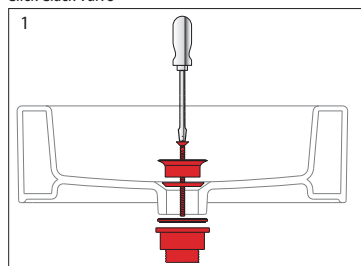

Laufen Val Wall Basin with Fixing Bolts with Overflow 1 Taphole 450mm White

INSTALLATION INSTRUCTIONS - WALL BASIN:

Washbasins / Open valve / click clack valve

EN Guarantee/Liability only when assembled by a licensed plumber in accordance with the instructions and local regulations.

Open Valve

Click Clack Valve

Push to Close
Push to Open

Plumbers, please ensure a copy of the Installation Instructions are left with the end user for future reference

Laufen Val Wall Basin with Fixing Bolts with Overflow 1 Taphole 450mm White

INSTALLATION INSTRUCTIONS - COUNTER BASIN:

8.1228.2
Waschtisch-Schale
Vasque pour table de toilette
Bacino
Washbasin in bowl
Lavabo de sobreencimera
Waskom
Umyvadlová misa
Praustuvas – dubuo
Umywalka nablutowa
Mosdóta
Раковина-чаша
Стоящ умивальник