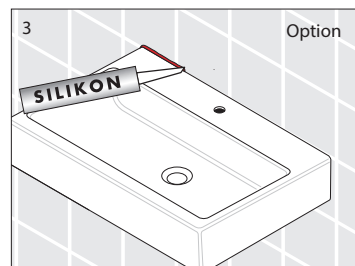

Laufen Val Wall Basin with Fixing Bolts with Overflow 1 Taphole 450mm White

INSTALLATION INSTRUCTIONS - WALL BASIN:

Washbasins / Open valve / click clack valve

EN Guarantee/Liability only when assembled by a licensed plumber in accordance with the instructions and local regulations.

Open Valve

Click Clack Valve

Push to Close
Push to Open

Plumbers, please ensure a copy of the Installation Instructions are left with the end user for future reference

Laufen Val Wall Basin with Fixing Bolts with Overflow 1 Taphole 450mm White