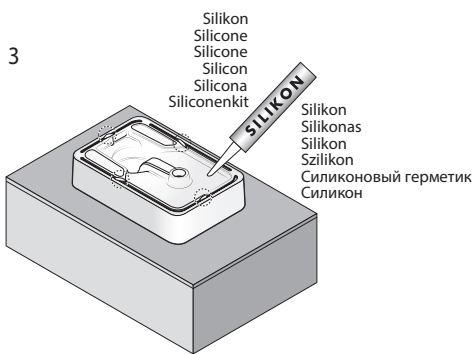

Laufen Val Wall Basin with Fixing Bolts with Overflow 1 Taphole 450mm White

INSTALLATION INSTRUCTIONS - COUNTER BASIN:

8.1228.2
Waschtisch-Schale
Vasque pour table de toilette
Bacino
Washbasin in bowl
Lavabo de sobreencimera
Waskom
Umyvadlová misa
Praustuvas – dubuo
Umywalka nablutowa
Mosdóta
Раковина-чаша
Стоящ умивальник

8.9828.2
Schablone
Gabarit
Sagoma
Template
Plantilla
Sjabloon
Šablona
Šablona
Szablon
Sablon
Лекало
Шаблон

CLEANING RECOMMENDATIONS:

We recommend the use of soapy water or approved cleaners. This product should not be cleaned with abrasive materials. Damage caused by any improper treatment is not covered by the product warranty. Refer to Warranty Conditions