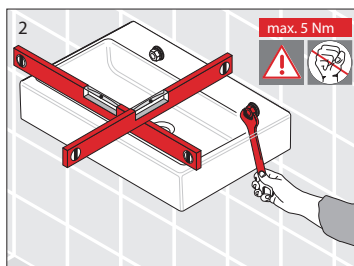

Laufen Val Wall Basin with Fixing Bolts with Overflow 1 Taphole 450mm White

INSTALLATION INSTRUCTIONS - WALL BASIN:

Washbasins / Open valve / click clack valve

EN Guarantee/Liability only when assembled by a licensed plumber in accordance with the instructions and local regulations.

Open Valve

Click Clack Valve

Push to Close
Push to Open

Plumbers, please ensure a copy of the Installation Instructions are left with the end user for future reference

Laufen Val Wall Basin with Fixing Bolts with Overflow 1 Taphole 450mm White