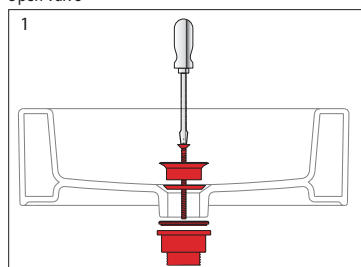

Laufen Val Wall Basin with Fixing Bolts with Overflow 1 Taphole 450mm White

INSTALLATION INSTRUCTIONS - WALL BASIN:

Washbasins / Open valve / click clack valve

EN Guarantee/Liability only when assembled by a licensed plumber in accordance with the instructions and local regulations.

Open Valve

Click Clack Valve

Push to Close
Push to Open

Plumbers, please ensure a copy of the Installation Instructions are left with the end user for future reference

Laufen Val Wall Basin with Fixing Bolts with Overflow 1 Taphole 450mm White

INSTALLATION INSTRUCTIONS - COUNTER BASIN:

8.1228.2
Waschtisch-Schale
Vasque pour table de toilette
Bacino
Washbasin in bowl
Lavabo de sobreencimera
Waskom
Umyvadlová misa
Praustuvas – dubuo
Umywalka nablutowa
Mosdóta
Раковина-чаша
Стоящ умивальник