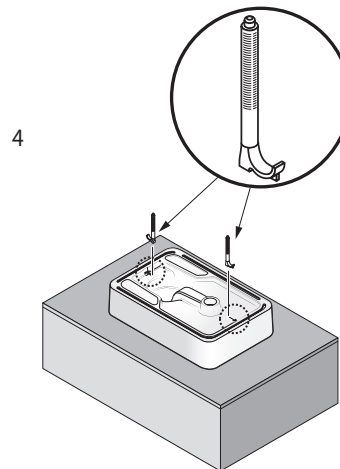

Laufen Val Wall Basin with Fixing Bolts with Overflow 1 Taphole 450mm White

INSTALLATION INSTRUCTIONS - COUNTER BASIN:

8.1228.2
Waschtisch-Schale
Vasque pour table de toilette
Bacino
Washbasin in bowl
Lavabo de sobreencimera
Waskom
Umyvadlová misa
Praustuvas – dubuo
Umywalka nablutowa
Mosdóta
Раковина-чаша
Стоящ умивальник

8.9828.2
Schablone
Gabarit
Sagoma
Template
Plantilla
Sjabloon
Šablona
Šablona
Szablon
Sablon
Лекало
Шаблон

CLEANING RECOMMENDATIONS:

We recommend the use of soapy water or approved cleaners. This product should not be cleaned with abrasive materials. Damage caused by any improper treatment is not covered by the product warranty. Refer to Warranty Conditions