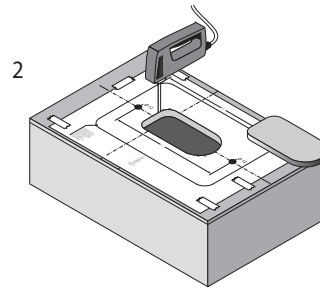

Laufen Val Wall Basin with Fixing Bolts with Overflow 1 Taphole 450mm White

INSTALLATION INSTRUCTIONS - COUNTER BASIN:

8.1228.2
Waschtisch-Schale
Vasque pour table de toilette
Bacino
Washbasin in bowl
Lavabo de sobreencimera
Waskom
Umyvadlová misa
Praustuvas – dubuo
Umywalka nablutowa
Mosdóta
Раковина-чаша
Стоящ умивальник

8.9828.2
Schablone
Gabarit
Sagoma
Template
Plantilla
Sjabloon
Šablona
Šablona
Szablon
Sablon
Лекало
Шаблон

CLEANING RECOMMENDATIONS:

We recommend the use of soapy water or approved cleaners. This product should not be cleaned with abrasive materials. Damage caused by any improper treatment is not covered by the product warranty. Refer to Warranty Conditions