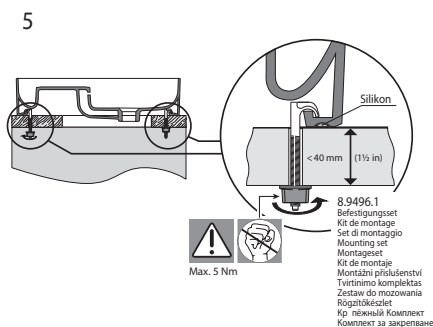

Laufen Val Wall Basin with Fixing Bolts with Overflow 1 Taphole 450mm White

INSTALLATION INSTRUCTIONS - COUNTER BASIN:

8.1228.2
Waschtisch-Schale
Vasque pour table de toilette
Bacino
Washbasin in bowl
Lavabo de sobreencimera
Waskom
Umyvadlová misa
Praustuvas – dubuo
Umywalka nablutowa
Mosdóta
Раковина-чаша
Стоящ умивальник

8.9828.2
Schablone
Gabarit
Sagoma
Template
Plantilla
Sjabloon
Šablona
Šablona
Szablon
Sablon
Лекало
Шаблон

CLEANING RECOMMENDATIONS:

We recommend the use of soapy water or approved cleaners. This product should not be cleaned with abrasive materials. Damage caused by any improper treatment is not covered by the product warranty. Refer to Warranty Conditions