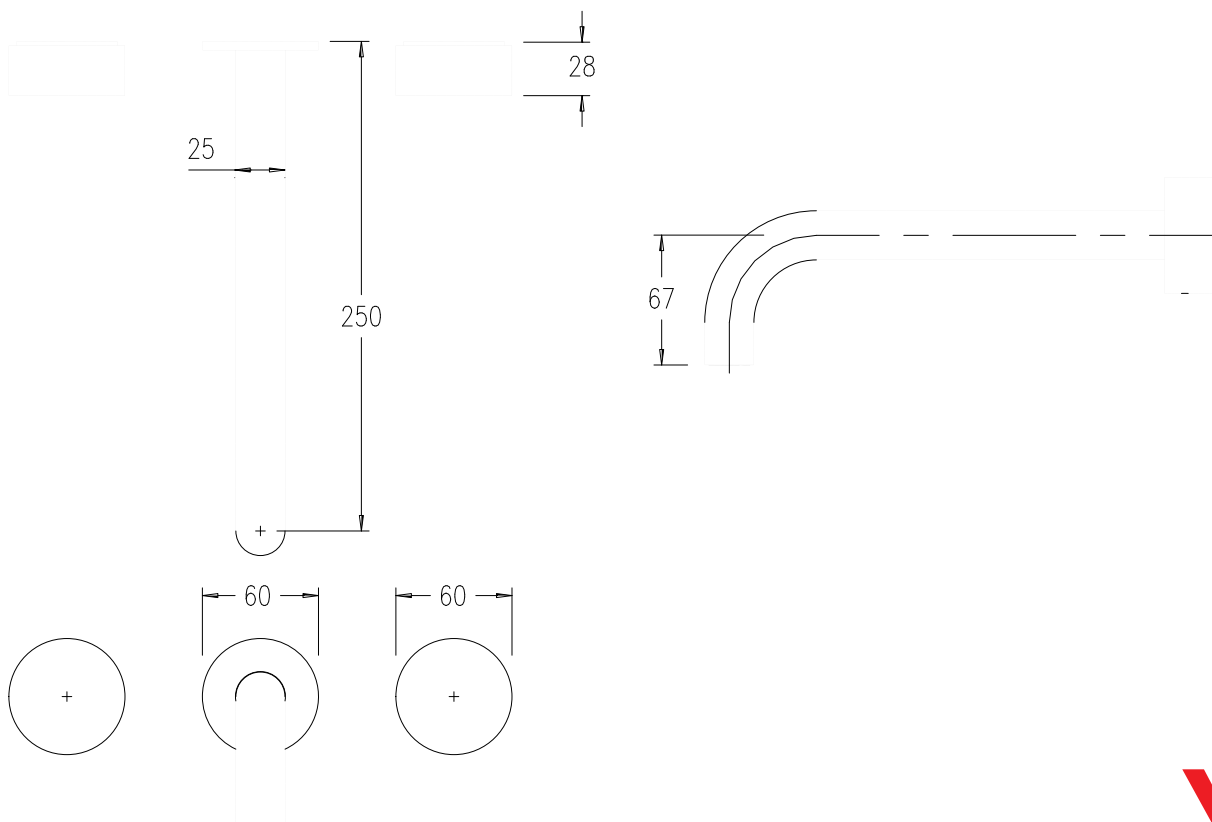

Milli

Milli Pure Bath Set 250mm (5*)

SPECIFICATIONS

Recommended Use	Domestic, Commercial, Hotel
Colour	Chrome, Matte Black, Brushed Nickel, Brushed Gunmetal
Recommended Pressure Range	300 - 500Kpa
Max Continuous Working Pressure	500Kpa
Max Continuous Working Temperature	65 deg. C
Suitable for Storage Tank Hot Water	Yes
Suitable for Continuous Flow Hot Water	Yes
Suitable for Gravity Feed Hot Water	No

Dimensions are nominal measurements only.

Disclaimer: Products in this specification manual must by regulation be installed by licensed and registered trade people. The manufacturer/distributor reserves the right to vary specifications or delete models from their range without prior notification. Dimensions are nominal measurements only. Dimensions and set-outs listed are correct at time of publication however the manufacturer/distributor takes no responsibility for printing errors.