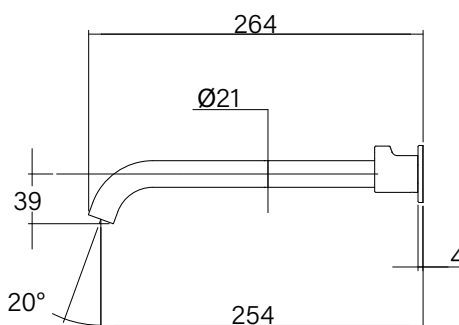

**Faucet Strommen Vara Wall Basin / Bath Hostess System Tap Right Hand 250mm Trimset
Brushed Admiralty Brass (6 Star) Lead Free
40227**

SPECIFICATIONS

Recommended Use	Domestic; Commercial; Hotel
Colour Finish	Brushed Admiralty Brass
Primary Material	DR Brass
Recommended Pressure Range	300 - 500 kPa
Max Continuous Working Temperature (deg C)	65
Min Continuous Working Temperature (deg C)	5
Hot Water Unit Suitability	Storage Tank, Continuous Flow

WARRANTY

Warranty - Domestic Use (Years)	40
Spare Parts & Labour (Years)	10

Please refer to Warranty Page for full Terms and Conditions