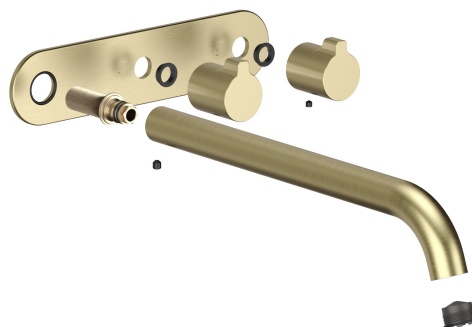

**Faucet Strommen Vara Wall Basin / Bath Hostess System Tap Right Hand 250mm Trimset
Brushed Admiralty Brass (6 Star) Lead Free
40227**

SPECIFICATIONS

Recommended Use	Domestic; Commercial; Hotel
Colour Finish	Brushed Admiralty Brass
Primary Material	DR Brass
Recommended Pressure Range	300 - 500 kPa
Max Continuous Working Temperature (deg C)	65
Min Continuous Working Temperature (deg C)	5
Hot Water Unit Suitability	Storage Tank, Continuous Flow

WARRANTY

Warranty - Domestic Use (Years)	40
Spare Parts & Labour (Years)	10

Please refer to Warranty Page for full Terms and Conditions