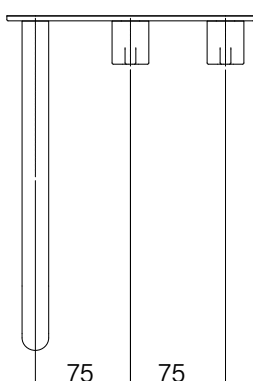

**Faucet Strommen Vara Wall Basin / Bath Hostess System Tap Right Hand 250mm Trimset
Brushed Admiralty Brass (6 Star) Lead Free
40227**

SPECIFICATIONS

Recommended Use	Domestic; Commercial; Hotel
Colour Finish	Brushed Admiralty Brass
Primary Material	DR Brass
Recommended Pressure Range	300 - 500 kPa
Max Continuous Working Temperature (deg C)	65
Min Continuous Working Temperature (deg C)	5
Hot Water Unit Suitability	Storage Tank, Continuous Flow

WARRANTY

Warranty - Domestic Use (Years)	40
Spare Parts & Labour (Years)	10

Please refer to Warranty Page for full Terms and Conditions