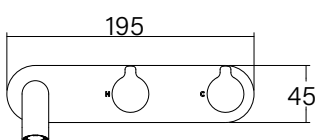

**Faucet Strommen Vara Wall Basin / Bath Hostess System Tap Right Hand 250mm Trimset
Brushed Admiralty Brass (6 Star) Lead Free
40227**

SPECIFICATIONS

Recommended Use	Domestic; Commercial; Hotel
Colour Finish	Brushed Admiralty Brass
Primary Material	DR Brass
Recommended Pressure Range	300 - 500 kPa
Max Continuous Working Temperature (deg C)	65
Min Continuous Working Temperature (deg C)	5
Hot Water Unit Suitability	Storage Tank, Continuous Flow

WARRANTY

Warranty - Domestic Use (Years)	40
Spare Parts & Labour (Years)	10

Please refer to Warranty Page for full Terms and Conditions

Dimensions are nominal measurements only.

CLEANING RECOMMENDATIONS:

We recommend the use of soapy water or approved cleaners. This product should not be cleaned with abrasive materials. Damage caused by any improper treatment is not covered by the product warranty. Refer to Warranty Conditions

Disclaimer: Products in this specification manual must by regulation be installed by licensed and registered trade people. The manufacturer/distributor reserves the right to vary specifications or delete models from their range without prior notification. Dimensions are nominal measurements only. Dimensions and set-outs listed are correct at time of publication however the manufacturer/distributor takes no responsibility for printing errors.

Published 11/02/2026

To see the complete Faucet Strommen
Vara range go to www.reece.com.au