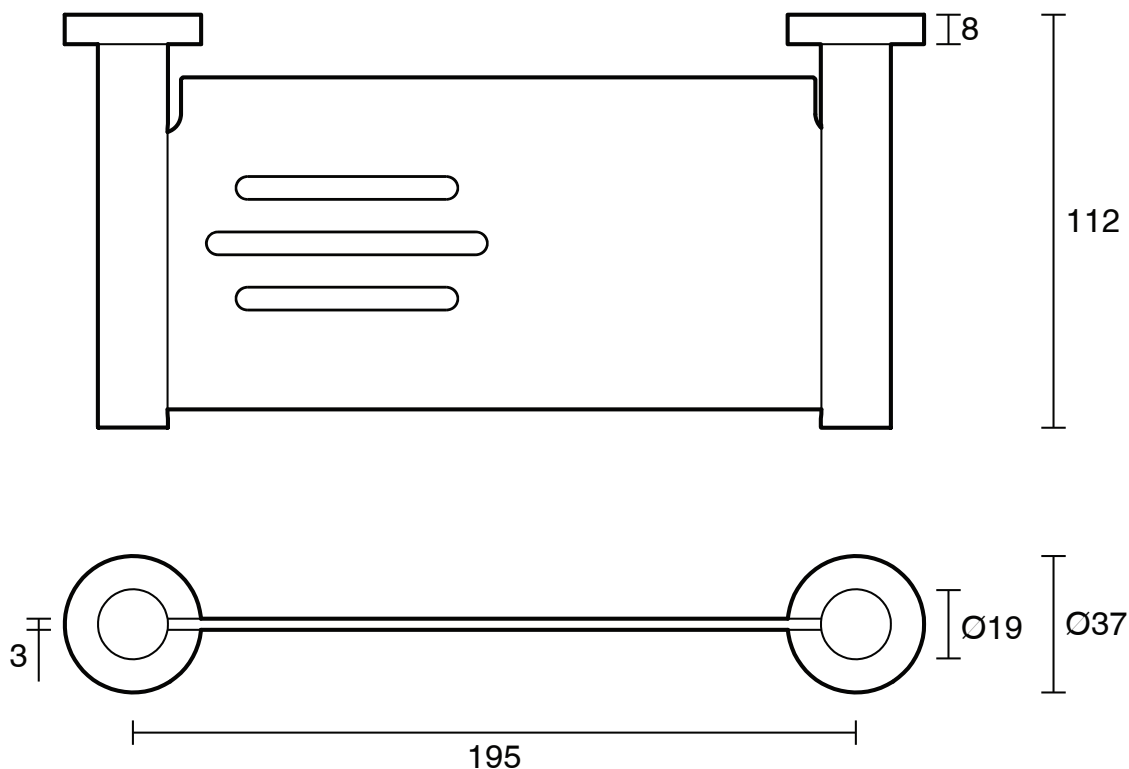

SUSSEX

Sussex Pure Metal Soap Dish PVD Brushed Gunmetal

2266299

SPECIFICATIONS

Recommended Use	Residential;Commercial
Colour Finish	Brushed Smoke Gunmetal
Primary Material	Brass

WARRANTY

Residential Use (Years)	40
Commercial Use (Years)	10

Please refer to Sussex Warranty page for full Terms and Conditions

Dimensions are nominal measurements only.

CLEANING RECOMMENDATIONS:

We recommend the use of soapy water or approved cleaners. This product should not be cleaned with abrasive materials. Damage caused by any improper treatment is not covered by the product warranty. Refer to Warranty Conditions

Disclaimer: Products in this specification manual must by regulation be installed by licensed and registered trade people. The manufacturer/distributor reserves the right to vary specifications or delete models from their range without prior notification. Dimensions are nominal measurements only. Dimensions and set-outs listed are correct at time of publication however the manufacturer/distributor takes no responsibility for printing errors.

Published 01/04/2026

To see the complete Sussex range go to www.reece.com.au