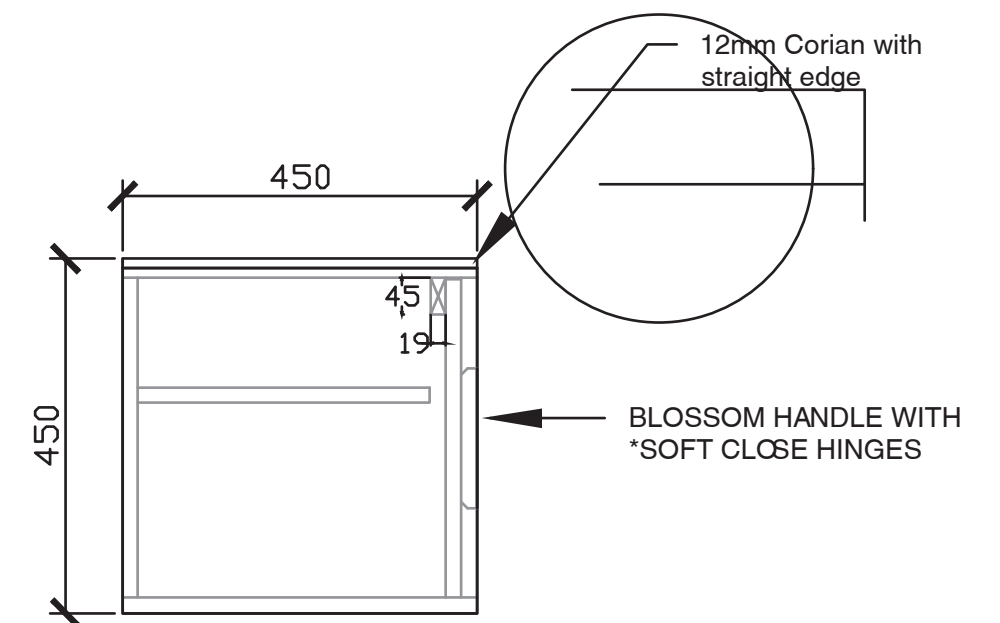

1800W x 450D x 450H

**DOORS WITH INTERNAL FIXED SHELF

SIDE VIEW for all sizes