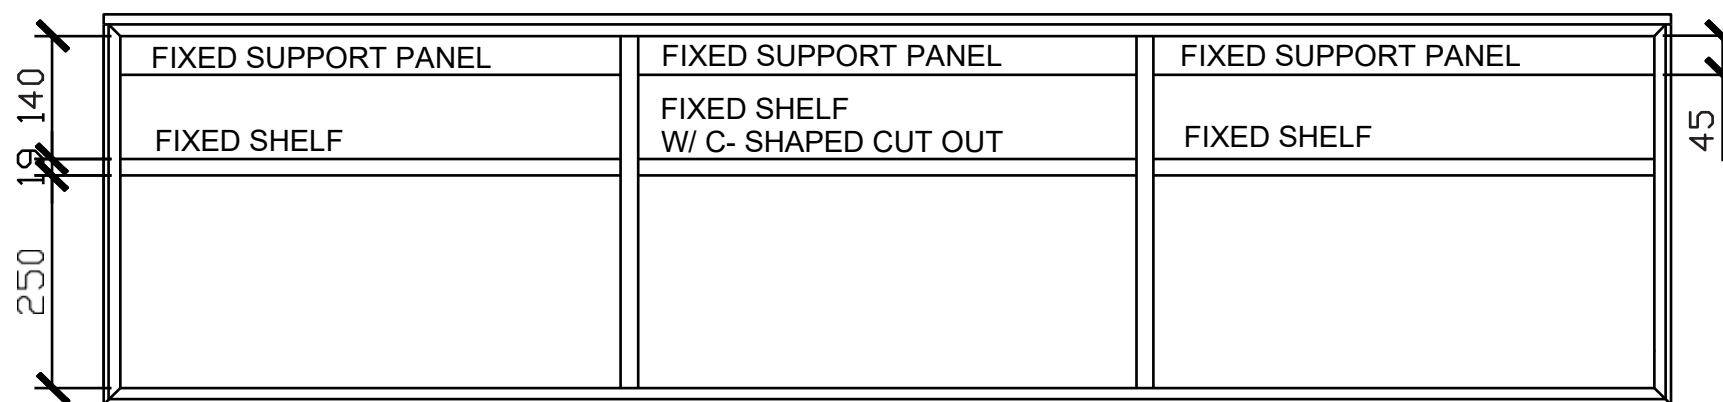

1800W x 450D x 450H

**DOORS WITH INTERNAL FIXED SHELF

SIDE VIEW for all sizes