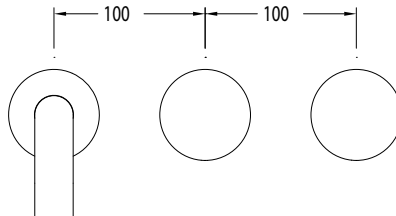

Milli Pure Wall Basin Hostess System 200mm with Diamond Textured Handles (3*)

SPECIFICATIONS

Recommended Use	Domestic, Commercial, Hotel
Colour Variations	Chrome, Matte Black, Brushed Nickel, Brushed Gunmetal
Recommended Pressure Range	300 - 500Kpa
Max Continuous Working Pressure	500Kpa
Max Continuous Working Temperature	65 deg. C
Suitable for Storage Tank Hot Water	Yes
Suitable for Continuous Flow Hot Water	Yes
Suitable for Gravity Feed Hot Water	No

WARRANTY

Warranty - Domestic Use	15 Years
Spare Parts	1 Year
Labour	1 Year

Please refer to Warranty Page for full Terms and Conditions

Dimensions are nominal measurements only.

Disclaimer: Products in this specification manual must by regulation be installed by licensed and registered trade people. The manufacturer/distributor reserves the right to vary specifications or delete models from their range without prior notification. Dimensions are nominal measurements only. Dimensions and set-outs listed are correct at time of publication however the manufacturer/distributor takes no responsibility for printing errors.

Published 01/02/2019

To see the complete Milli range go to www.reece.com.au/bathrooms