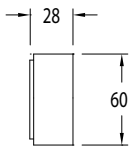

Dimensions are nominal measurements only.

Disclaimer: Products in this specification manual must by regulation be installed by licensed and registered trade people. The manufacturer/distributor reserves the right to vary specifications or delete models from their range without prior notification. Dimensions are nominal measurements only. Dimensions and set-outs listed are correct at time of publication however the manufacturer/distributor takes no responsibility for printing errors.

Published 01/02/2019

To see the complete Milli range go to www.reece.com.au/bathrooms