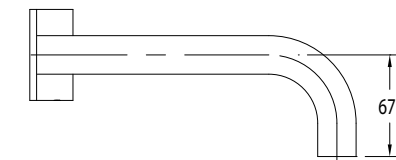

Milli Pure Wall Basin Hostess System 200mm with Diamond Textured Handles (3*)

SPECIFICATIONS

Recommended Use	Domestic, Commercial, Hotel
Colour Variations	Chrome, Matte Black, Brushed Nickel, Brushed Gunmetal
Recommended Pressure Range	300 - 500Kpa
Max Continuous Working Pressure	500Kpa
Max Continuous Working Temperature	65 deg. C
Suitable for Storage Tank Hot Water	Yes
Suitable for Continuous Flow Hot Water	Yes
Suitable for Gravity Feed Hot Water	No

WARRANTY

Warranty - Domestic Use	15 Years
Spare Parts	1 Year
Labour	1 Year

Please refer to Warranty Page for full Terms and Conditions

Dimensions are nominal measurements only.

Disclaimer: Products in this specification manual must by regulation be installed by licensed and registered trade people. The manufacturer/distributor reserves the right to vary specifications or delete models from their range without prior notification. Dimensions are nominal measurements only. Dimensions and set-outs listed are correct at time of publication however the manufacturer/distributor takes no responsibility for printing errors.

Published 01/02/2019

To see the complete Milli range go to www.reece.com.au/bathrooms