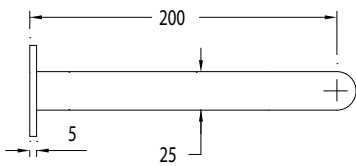

Milli Pure Wall Basin Hostess System 200mm with Diamond Textured Handles (3*)

SPECIFICATIONS

Recommended Use	Domestic, Commercial, Hotel
Colour Variations	Chrome, Matte Black, Brushed Nickel, Brushed Gunmetal
Recommended Pressure Range	300 - 500Kpa
Max Continuous Working Pressure	500Kpa
Max Continuous Working Temperature	65 deg. C
Suitable for Storage Tank Hot Water	Yes
Suitable for Continuous Flow Hot Water	Yes
Suitable for Gravity Feed Hot Water	No

WARRANTY

Warranty - Domestic Use	15 Years
Spare Parts	1 Year
Labour	1 Year

Please refer to Warranty Page for full Terms and Conditions

Dimensions are nominal measurements only.

Disclaimer: Products in this specification manual must by regulation be installed by licensed and registered trade people. The manufacturer/distributor reserves the right to vary specifications or delete models from their range without prior notification. Dimensions are nominal measurements only. Dimensions and set-outs listed are correct at time of publication however the manufacturer/distributor takes no responsibility for printing errors.

Published 01/02/2019

To see the complete Milli range go to www.reece.com.au/bathrooms