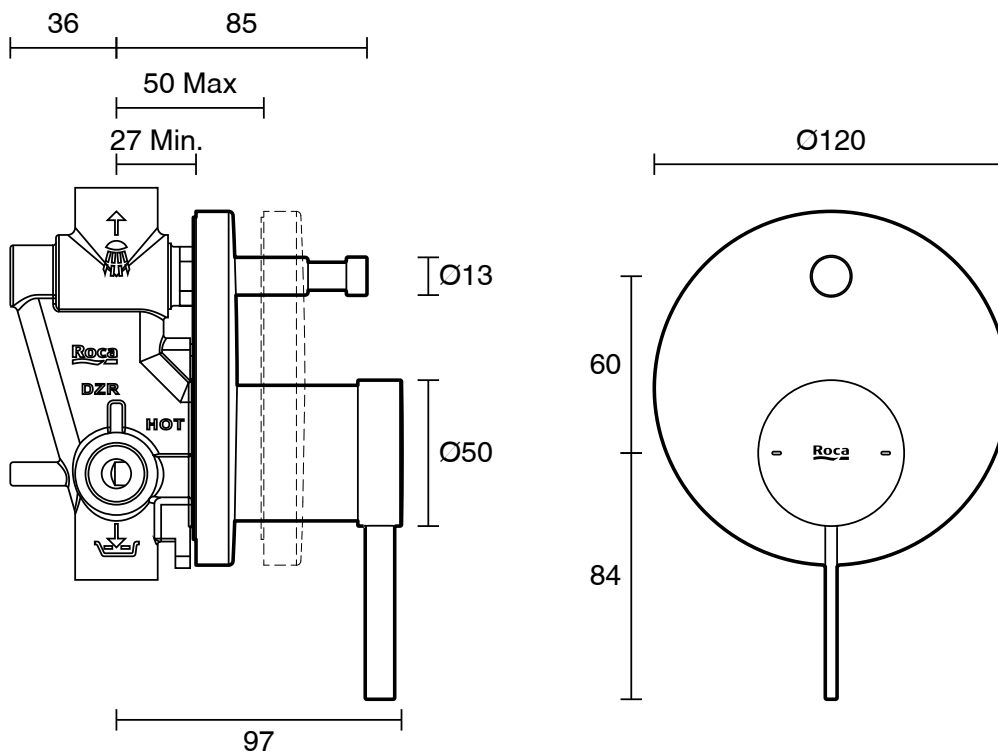

Roca Ona Shower Mixer Tap w/Diverter Brushed Brass

13701

SPECIFICATIONS	
Recommended Use	Domestic;Commercial;Hotel
Colour Category	Brass
Colour Finish	Brushed Brass
Max Continuous Working Pressure (kPa)	500
Max Continuous Working Temperature (deg C)	65
Hot Water Unit Suitability	Storage Tank;Continuous Flow
WARRANTY	
Warranty - Domestic Use (Years)	15
Spare Parts & Labour (Years)	1
<i>Please refer to Warranty Page for full Terms and Conditions</i>	

Disclaimer: Products in this specification manual must by regulation be installed by licensed and registered trade people. The manufacturer/distributor reserves the right to vary specifications or delete models from their range without prior notification. Dimensions are nominal measurements only. Dimensions and set-outs listed are correct at time of publication however the manufacturer/distributor takes no responsibility for printing errors.