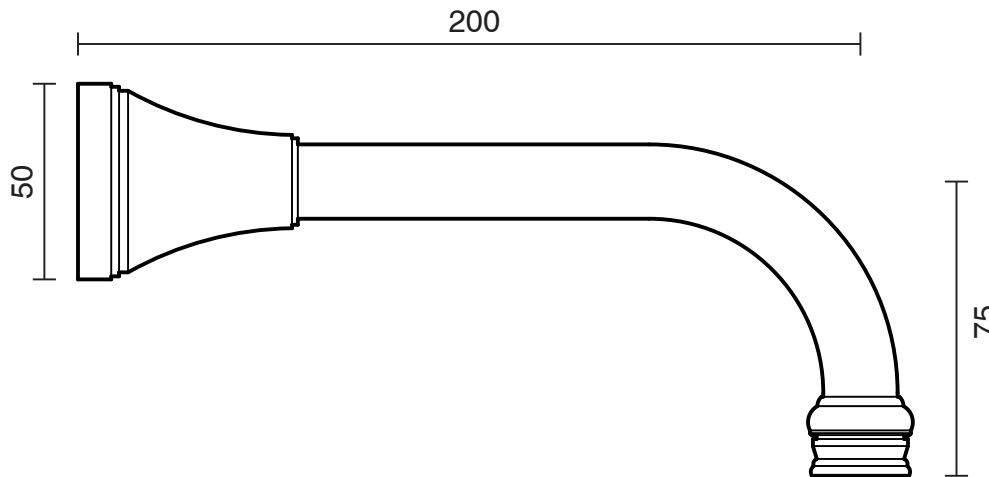

KADO

Kado Era Wall Basin Outlet 200mm Brushed Nickel (5 Star)

9512084

SPECIFICATIONS

Recommended Use	Domestic, Hotel & Commercial
Colour	Brushed Nickel
Finish	Brushed
Material	DR Brass
Recommended Pressure Range	150 - 500 kPa
Maximum Continuous Working Temperature	80 deg C
Suitable for Storage Tank Hot Water	Yes
Suitable for Continuous Flow Hot Water	Yes
Suitable for Gravity Feed Hot Water	No

WARRANTY

Warranty - Domestic Use	10 Years
Spare Parts & Labour	12 Months

Please refer to Warranty Page for full Terms and Conditions