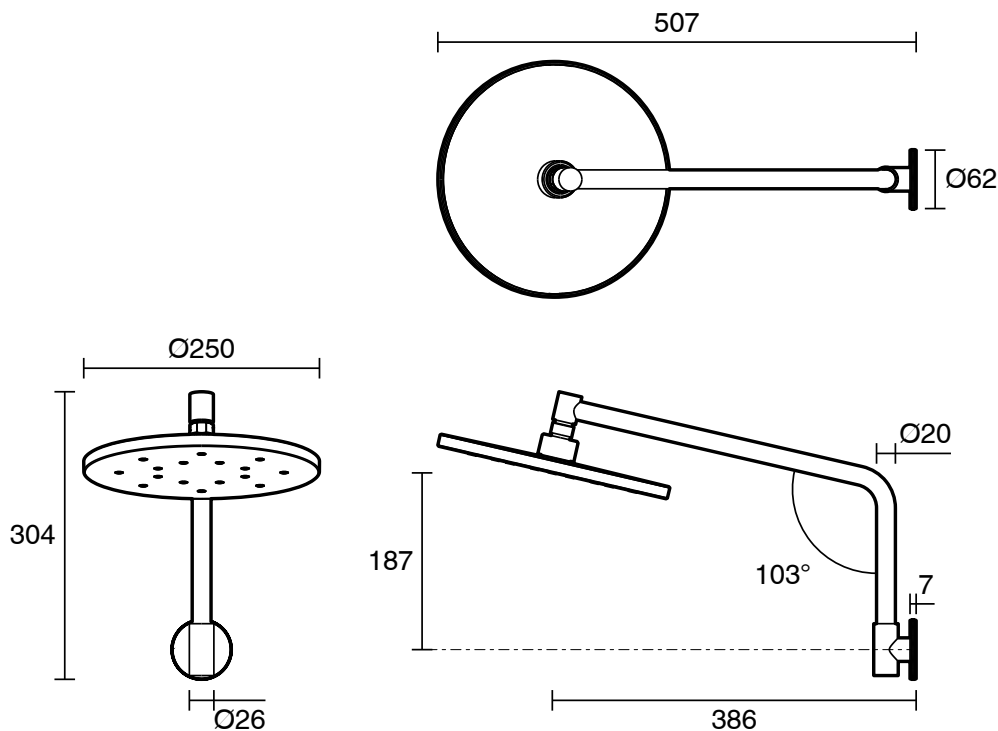

Milli

Milli Marq Edit Overhead Shower with Arm 250mm Matte Black (3 Star)

21955

SPECIFICATIONS

Recommended Use	Domestic;Commercial;Hotel
Colour Finish	Matte Black
Primary Material	ABS
Recommended Pressure Range	150 - 500 kPa as per AS3500
Max Continuous Working Pressure (kPa)	500
Max Continuous Working Temperature (deg C)	65
Min Continuous Working Temperature (deg C)	5
Hot Water Unit Suitability	Storage Tank;Continuous Flow

WARRANTY

Warranty - Domestic Use (Years)	15
Spare Parts & Labour (Years)	1

Please refer to Warranty Page for full Terms and Conditions

Dimensions are nominal measurements only.

CLEANING RECOMMENDATIONS:

We recommend the use of soapy water or approved cleaners. This product should not be cleaned with abrasive materials. Damage caused by any improper treatment is not covered by the product warranty. Refer to Warranty Conditions

Disclaimer: Products in this specification manual must by regulation be installed by licensed and registered trade people. The manufacturer/distributor reserves the right to vary specifications or delete models from their range without prior notification. Dimensions are nominal measurements only. Dimensions and set-outs listed are correct at time of publication however the manufacturer/distributor takes no responsibility for printing errors.

Published 07/03/2025

To see the complete Milli range go to www.reece.com.au