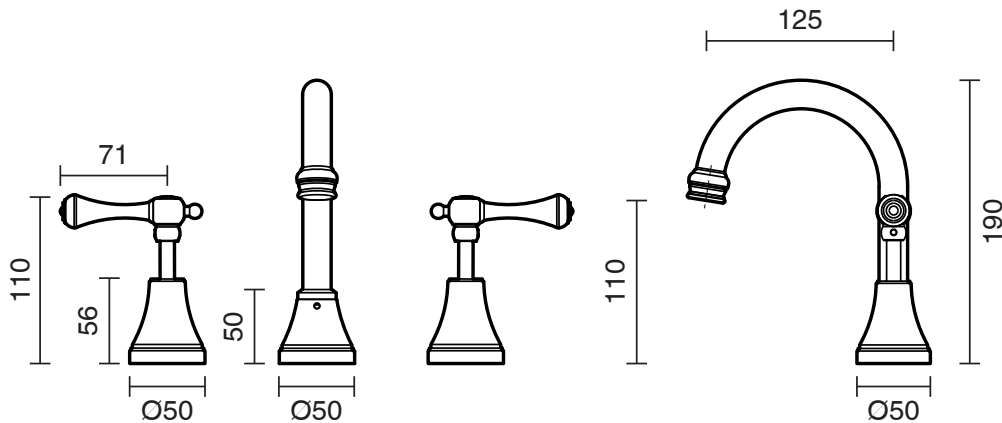

KADO

Kado Era Basin Set Swivel Lever Handle Brushed Nickel (5 Star)

9512054

SPECIFICATIONS

Recommended Use	Domestic, Hotel & Commercial
Colour	Brushed Nickel
Finish	Brushed
Material	DR Brass
Recommended Pressure Range	150 - 500 kPa
Maximum Continuous Working Temperature	80 deg C
Suitable for Storage Tank Hot Water	Yes
Suitable for Continuous Flow Hot Water	Yes
Suitable for Gravity Feed Hot Water	No

WARRANTY

Warranty - Domestic Use	10 Years
Spare Parts & Labour	12 Months

Please refer to Warranty Page for full Terms and Conditions