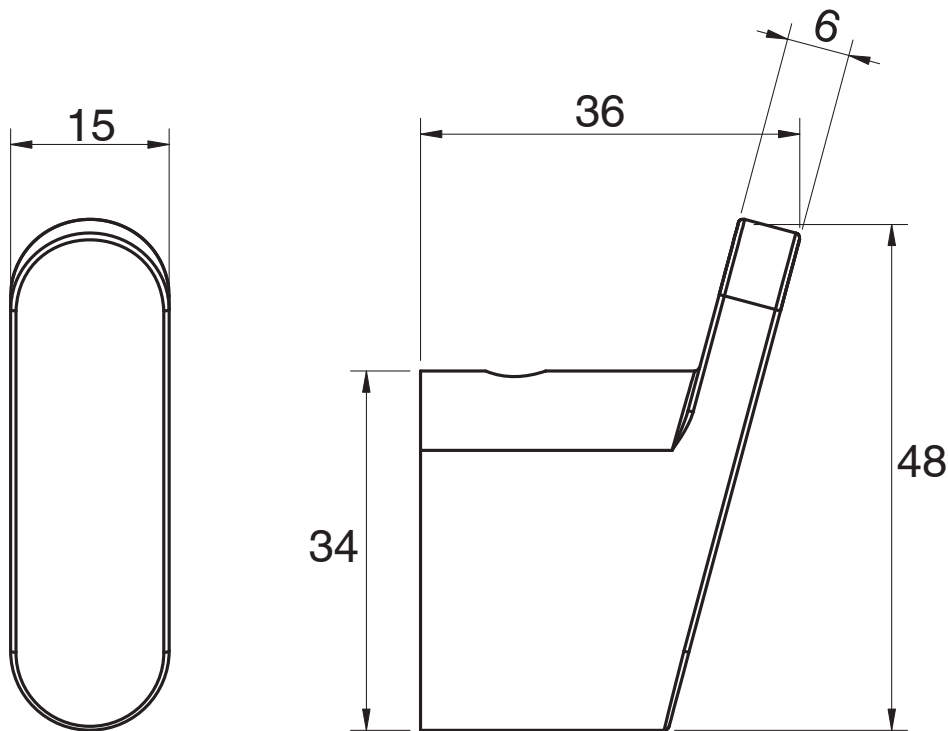

Milli Glance Robe Hook Only Chrome

9503858

SPECIFICATIONS

Recommended Use	Domestic, Hotel & Commercial
Colour	Chrome

WARRANTY

Replacement Only - Domestic Use	15 Years

Please refer to Warranty Page for full Terms and Conditions

Dimensions are nominal measurements only.

CLEANING RECOMMENDATIONS:

We recommend the use of soapy water or approved cleaners. This product should not be cleaned with abrasive materials. Damage caused by any improper treatment is not covered by the product warranty. Refer to Warranty Conditions

Disclaimer: Products in this specification manual must by regulation be installed by licensed and registered trade people. The manufacturer/distributor reserves the right to vary specifications or delete models from their range without prior notification. Dimensions are nominal measurements only. Dimensions and set-outs listed are correct at time of publication however the manufacturer/distributor takes no responsibility for printing errors.

Published 07/07/2022

To see the complete Milli range go to www.reece.com.au