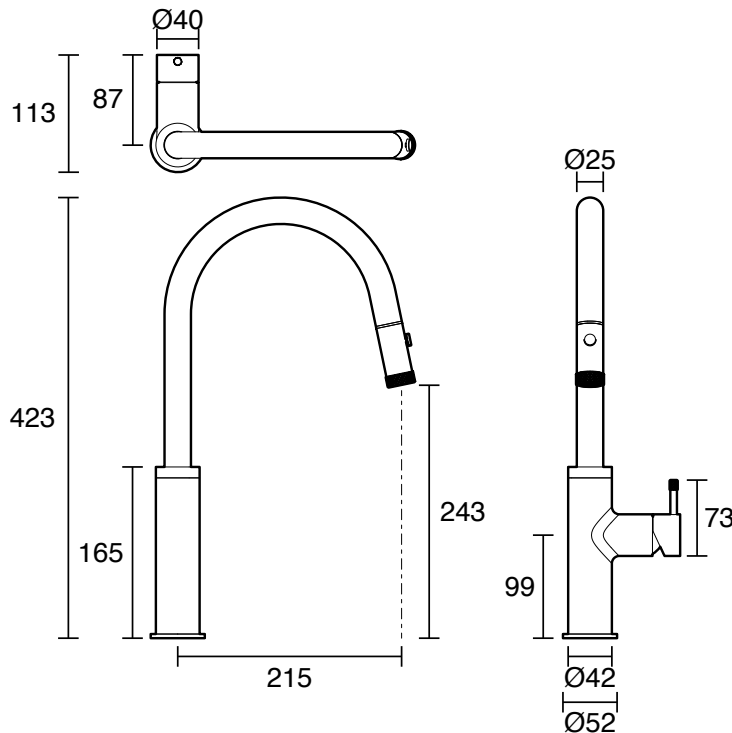

## Sussex Scala Nova Sink Mixer Pull Out Spray PVD Brushed Nickel (5 Star) Lead Free

43178

SPECIFICATIONS	
Recommended Use	Residential;Commercial
Colour Finish	Brushed Nickel
Primary Material	Lead Free Brass
Recommended Pressure Range	150 - 500 kPa as per AS3500
Max Continuous Working Temperature (deg C)	65
Min Continuous Working Temperature (deg C)	1
WARRANTY	
Residential Use (Years)	40
Commercial Use (Years)	10
<i>Please refer to Sussex Warranty page for full Terms and Conditions</i>	

Dimensions are nominal measurements only.