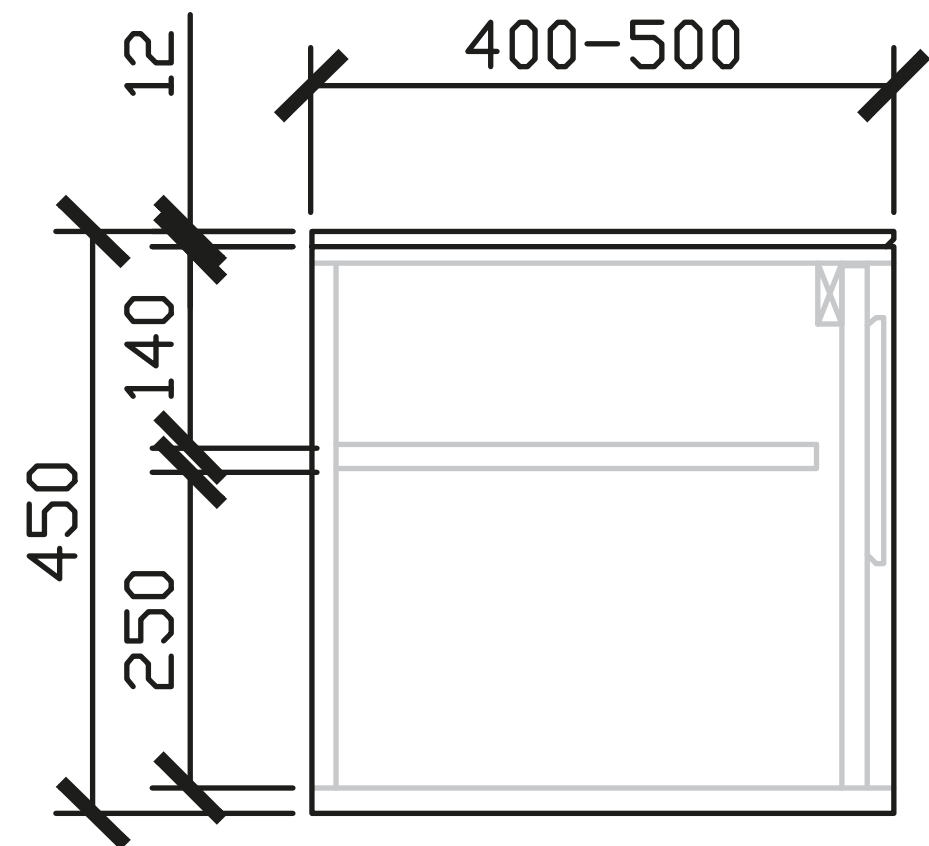

501-600W x 400-500D x 450H

INTERNAL VIEW for all size

SIDE VIEW for all sizes