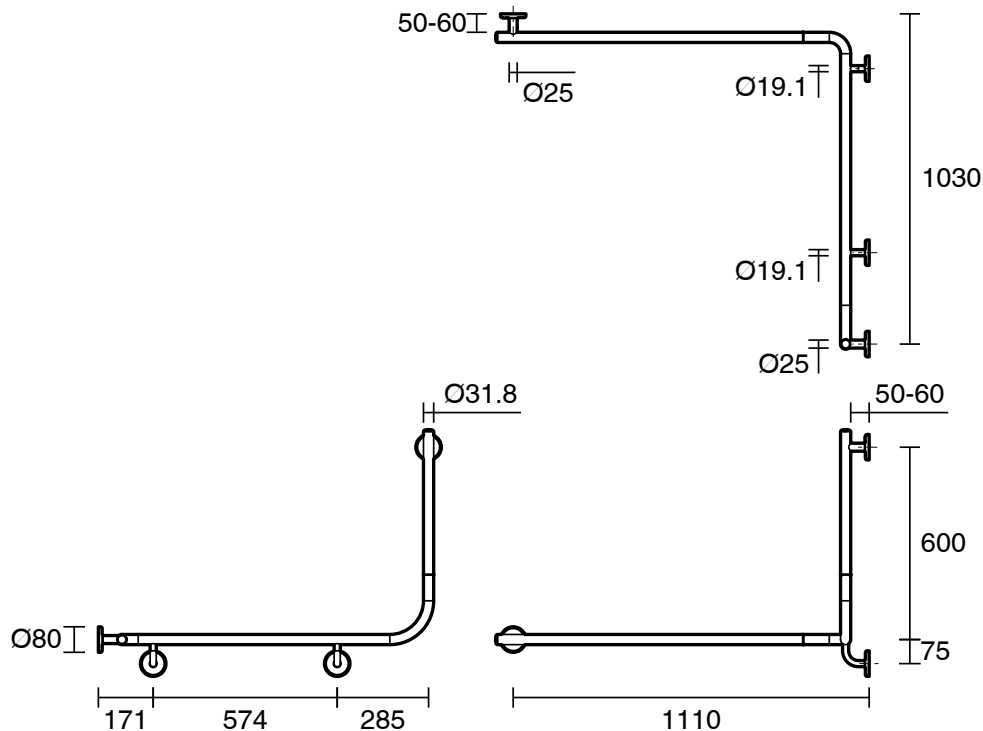

mizu

Mizu Drift 1110 x 1030 x 600 x 90 Degree Accessible Grab Rail Modular Left Hand Brushed Gunmetal

2266552

SPECIFICATIONS

Recommended Use	Domestic, Hotel & Commercial
Colour	Brushed Gunmetal
Material	304 grade (18/8) stainless steel
Weight Capacity	113 kg
Fixings	Double

WARRANTY

Replacement Only - Domestic Use	20 Years
Parts Replacement Only	12 Months

Please refer to Warranty Page for full Terms and Conditions

Dimensions are nominal measurements only.

CLEANING RECOMMENDATIONS:

We recommend the use of soapy water or approved cleaners. This product should not be cleaned with abrasive materials. Damage caused by any improper treatment is not covered by the product warranty. Refer to Warranty Conditions

Disclaimer: Products in this specification manual must by regulation be installed by licensed and registered trade people. The manufacturer/distributor reserves the right to vary specifications or delete models from their range without prior notification. Dimensions are nominal measurements only. Dimensions and set-outs listed are correct at time of publication however the manufacturer/distributor takes no responsibility for printing errors.

Published 05/07/2024

To see the complete Mizu range go to www.reece.com.au