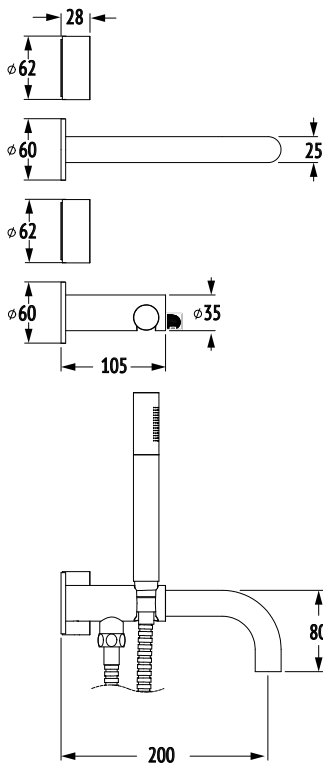

Milli Pure Progressive Bath Mixer System with Handshower 200mm and Cirque Textured Handle (3*)

SPECIFICATIONS	
Recommended Use	Domestic, Commercial, Hotel
Colour Variations	Chrome, Matte Black, Brushed Nickel, Brushed Gunmetal
Recommended Pressure Range	300 - 500Kpa
Max Continuous Working Pressure	500Kpa
Max Continuous Working Temperature	65 deg. C
Suitable for Storage Tank Hot Water	Yes
Suitable for Continuous Flow Hot Water	Yes
Suitable for Gravity Feed Hot Water	No
WARRANTY	
Warranty - Domestic Use	15 Years
Spare Parts	1 Year
Labour	1 Year
<i>Please refer to Warranty Page for full Terms and Conditions</i>	

Dimensions are nominal measurements only.

Disclaimer: Products in this specification manual must by regulation be installed by licensed and registered trade people. The manufacturer/distributor reserves the right to vary specifications or delete models from their range without prior notification. Dimensions are nominal measurements only. Dimensions and set-outs listed are correct at time of publication however the manufacturer/distributor takes no responsibility for printing errors.
Published 01/02/2019