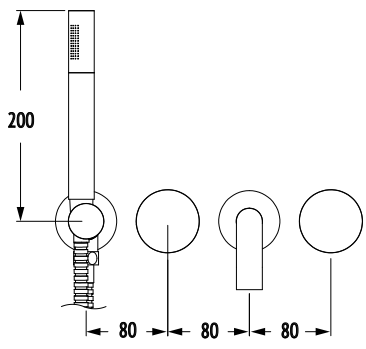

Milli Pure Progressive Bath Mixer System with Handshower 200mm and Cirque Textured Handle (3*)

SPECIFICATIONS	
Recommended Use	Domestic, Commercial, Hotel
Colour Variations	Chrome, Matte Black, Brushed Nickel, Brushed Gunmetal
Recommended Pressure Range	300 - 500Kpa
Max Continuous Working Pressure	500Kpa
Max Continuous Working Temperature	65 deg. C
Suitable for Storage Tank Hot Water	Yes
Suitable for Continuous Flow Hot Water	Yes
Suitable for Gravity Feed Hot Water	No
WARRANTY	
Warranty - Domestic Use	15 Years
Spare Parts	1 Year
Labour	1 Year
<i>Please refer to Warranty Page for full Terms and Conditions</i>	

Dimensions are nominal measurements only.

Disclaimer: Products in this specification manual must by regulation be installed by licensed and registered trade people. The manufacturer/distributor reserves the right to vary specifications or delete models from their range without prior notification. Dimensions are nominal measurements only. Dimensions and set-outs listed are correct at time of publication however the manufacturer/distributor takes no responsibility for printing errors.
Published 01/02/2019