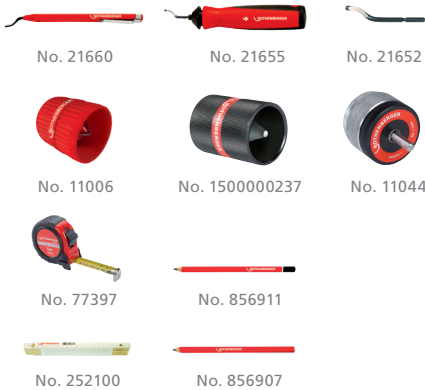

Clamp function enables fastest cutting performance for different materials

Technical data

Power supply	18V CAS battery system	Product dimension	330 x 246 x 258 mm
Idle speed	4150 min ⁻¹ rpm / 28-30 m/s	Product weight	4.3 kg (without battery)
Saw blade clamp	Ø 20 mm		

PIPECUT CL mini

No. 1000003374

Model	PU	No.
PIPECUT CL mini, DURACUT Uni saw blade, with pipe support stand, with ROCASE 6427	5.4 1	1000003374

No. 070690X

Accessories

Description	PU	No.
DURACUT Uni saw blade	0.1 1	1500003621
DURACUT St saw blade	0.1 1	1500003673
DURACUT X saw blade	0.1 1	1500003674
Cross cut guide rail	0.4 1	1500003694
Pipe support stand	0.5 1	1500003693
Workbench installer, 1200x550x835 mm	30.0 1	070690X

No. 21660

No. 21655

No. 21652

No. 11006

No. 1500000237

No. 11044

No. 77397

No. 856911