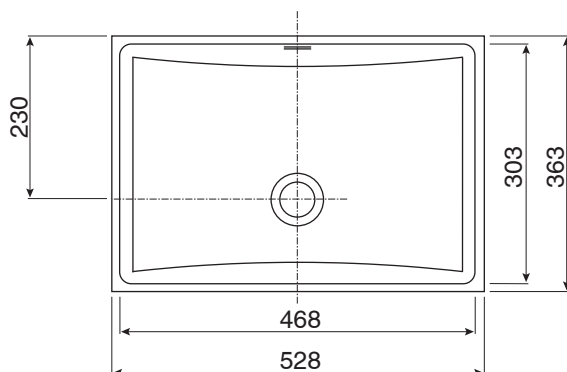

CLEANING RECOMMENDATIONS:

We recommend the use of soapy water or approved cleaners. This product should not be cleaned with abrasive materials. Damage caused by any improper treatment is not covered by the product warranty. Refer to Warranty Conditions.

Dimensions are nominal measurements only.

Disclaimer: Products in this specification manual must by regulation be installed by licensed and registered trade people. The manufacturer/distributor reserves the right to vary specifications or delete models from their range without prior notification. Dimensions are nominal measurements only. Dimensions and set-outs listed are correct at time of publication however the manufacturer/distributor takes no responsibility for printing errors.

Published 24/07/2020