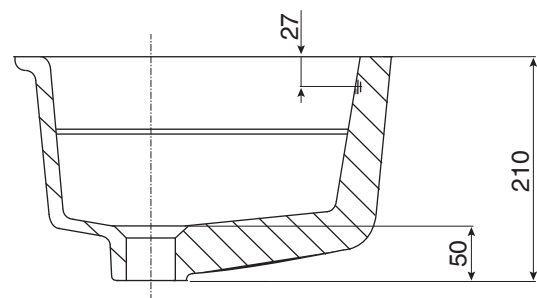

CLEANING RECOMMENDATIONS:

We recommend the use of soapy water or approved cleaners. This product should not be cleaned with abrasive materials. Damage caused by any improper treatment is not covered by the product warranty. Refer to Warranty Conditions.

Dimensions are nominal measurements only.

Disclaimer: Products in this specification manual must by regulation be installed by licensed and registered trade people. The manufacturer/distributor reserves the right to vary specifications or delete models from their range without prior notification. Dimensions are nominal measurements only. Dimensions and set-outs listed are correct at time of publication however the manufacturer/distributor takes no responsibility for printing errors.

Published 24/07/2020