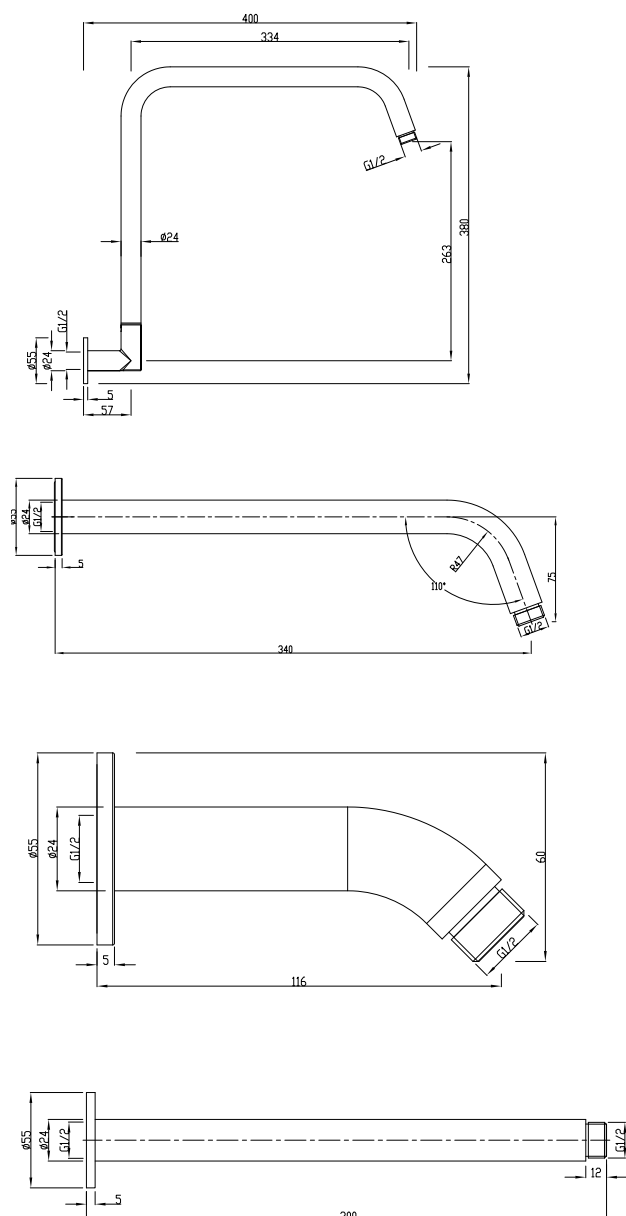

## DRIFT SHOWER ARMS

To see the complete Mizu range go to [www.reece.com.au/bathrooms](http://www.reece.com.au/bathrooms)

Dimensions are nominal measurements only.

### SPECIFICATIONS

<b>Recommended use</b>	Domestic, Hotel and Commercial
<b>Colour</b>	Chrome
<b>Available length</b>	Gooseneck Arm: 400mm reach, 380mm high Straight Arm: 343mm long Dropper: 116mm long Ceiling Arm: 300mm high
<b>Standards</b>	AS/NZS 3718