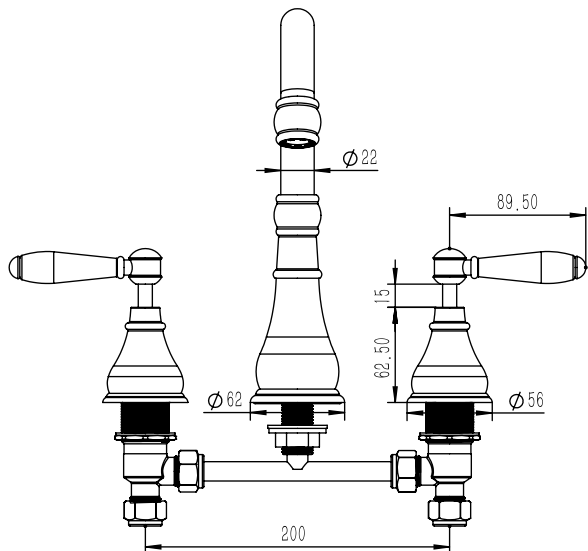

Milli Voir Gooseneck Basin Set Lever Porcelain Handles Brushed Gold (4 Star)

2266267

SPECIFICATIONS

Recommended Use	Domestic, Hotel & Commercial
Colour	Brushed Gold
Body Material	DR Brass
Recommended Pressure Range	150 - 500 kPa
Maximum Continuous Working Temperature	80 deg C
Suitable for Storage Tank Hot Water	Yes
Suitable for Continuous Flow Hot Water	Yes
Suitable for Gravity Feed Hot Water	No

WARRANTY

Warranty - Domestic Use	15 Years
Spare Parts & Labour	12 Months

Please refer to Warranty Page for full Terms and Conditions

Dimensions are nominal measurements only.

CLEANING RECOMMENDATIONS:

We recommend the use of soapy water or approved cleaners. This product should not be cleaned with abrasive materials. Damage caused by any improper treatment is not covered by the product warranty. Refer to Warranty Conditions

Disclaimer: Products in this specification manual must by regulation be installed by licensed and registered trade people. The manufacturer/distributor reserves the right to vary specifications or delete models from their range without prior notification. Dimensions are nominal measurements only. Dimensions and set-outs listed are correct at time of publication however the manufacturer/distributor takes no responsibility for printing errors.

Published 19/03/2024

To see the complete Milli range go to www.reece.com.au