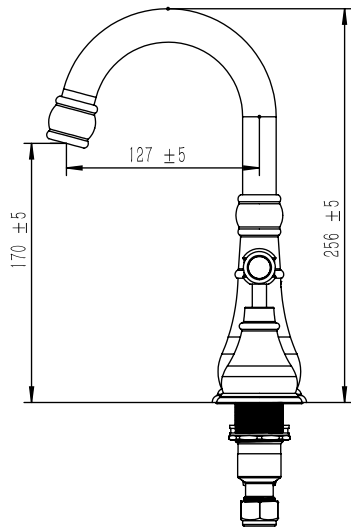

Milli Voir Gooseneck Basin Set Lever Porcelain Handles Brushed Gold (4 Star)

2266267

SPECIFICATIONS

Recommended Use	Domestic, Hotel & Commercial
Colour	Brushed Gold
Body Material	DR Brass
Recommended Pressure Range	150 - 500 kPa
Maximum Continuous Working Temperature	80 deg C
Suitable for Storage Tank Hot Water	Yes
Suitable for Continuous Flow Hot Water	Yes
Suitable for Gravity Feed Hot Water	No

WARRANTY

Warranty - Domestic Use	15 Years
Spare Parts & Labour	12 Months

Please refer to Warranty Page for full Terms and Conditions

Dimensions are nominal measurements only.

CLEANING RECOMMENDATIONS:

We recommend the use of soapy water or approved cleaners. This product should not be cleaned with abrasive materials. Damage caused by any improper treatment is not covered by the product warranty. Refer to Warranty Conditions

Disclaimer: Products in this specification manual must by regulation be installed by licensed and registered trade people. The manufacturer/distributor reserves the right to vary specifications or delete models from their range without prior notification. Dimensions are nominal measurements only. Dimensions and set-outs listed are correct at time of publication however the manufacturer/distributor takes no responsibility for printing errors.

Published 19/03/2024

To see the complete Milli range go to www.reece.com.au