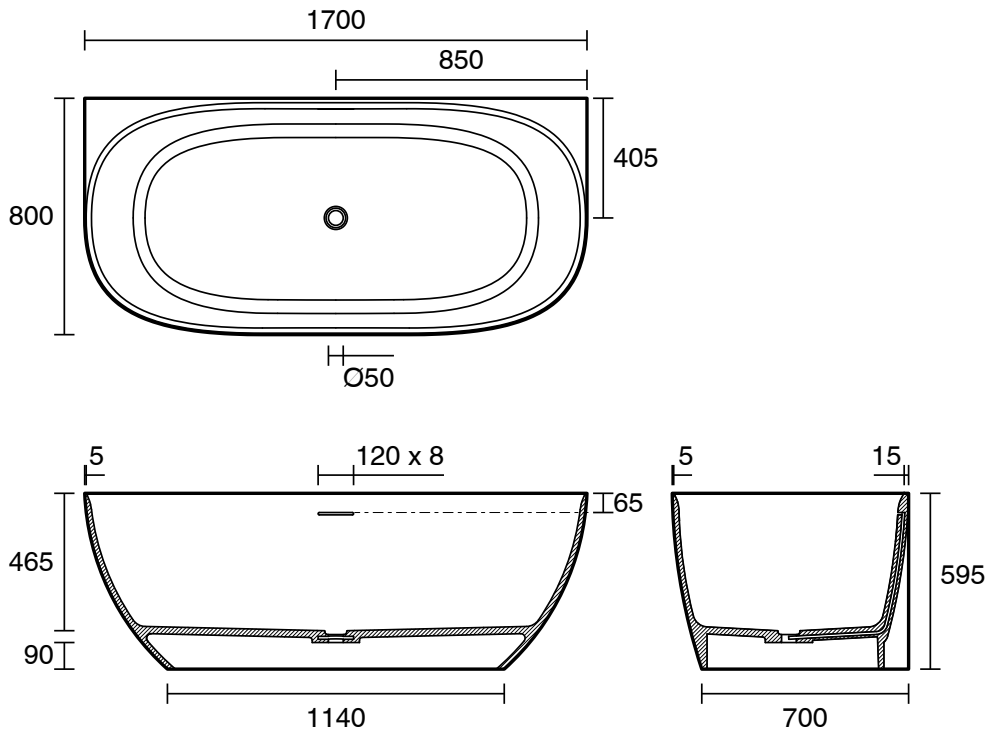

KADO

Kado Lussi Cast Solid Surface Freestanding Thin Edge Back to Wall Bath with Plug & Waste 1700mm White

9512449

SPECIFICATIONS

Recommended Use	Domestic, Hotel & Commercial
Material	Solid Surface
Colour	White
Capacity	368 ltr
Weight	133 kg
Overflow Configuration	Overflow
Mounting	Freestanding
Plug & Waste Size	40mm
Plug & Waste	Included

WARRANTY

Warranty - Domestic Use	10 Years
Spare Parts & Labour	12 Months

Please refer to Warranty Page for full Terms and Conditions

Dimensions are nominal measurements only.

CLEANING RECOMMENDATIONS:

We recommend the use of soapy water or approved cleaners. This product should not be cleaned with abrasive materials. Damage caused by any improper treatment is not covered by the product warranty. Refer to Warranty Conditions

Disclaimer: Products in this specification manual must by regulation be installed by licensed and registered trade people. The manufacturer/distributor reserves the right to vary specifications or delete models from their range without prior notification. Dimensions are nominal measurements only. Dimensions and set-outs listed are correct at time of publication however the manufacturer/distributor takes no responsibility for printing errors.

Published 22/03/2024

To see the complete Kado range go to www.reece.com.au