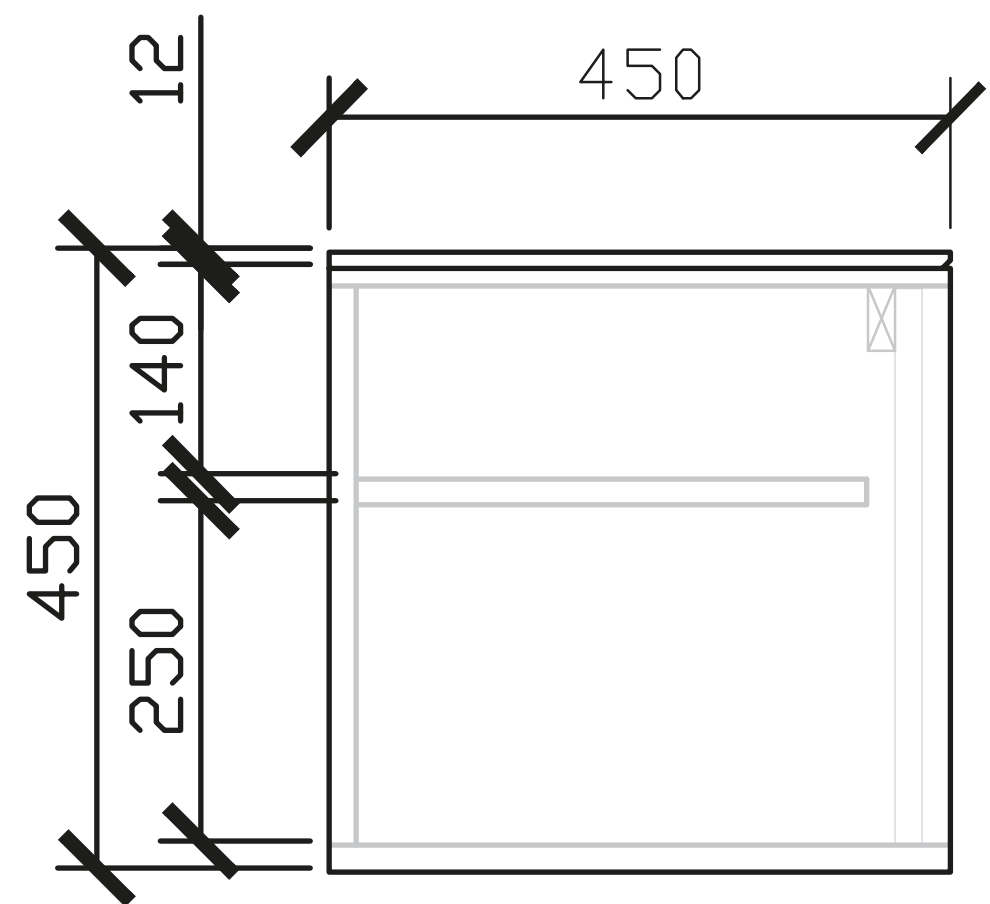

1500W x 450D x 450H

INTERNAL VIEW for all sizes

SIDE VIEW for all sizes