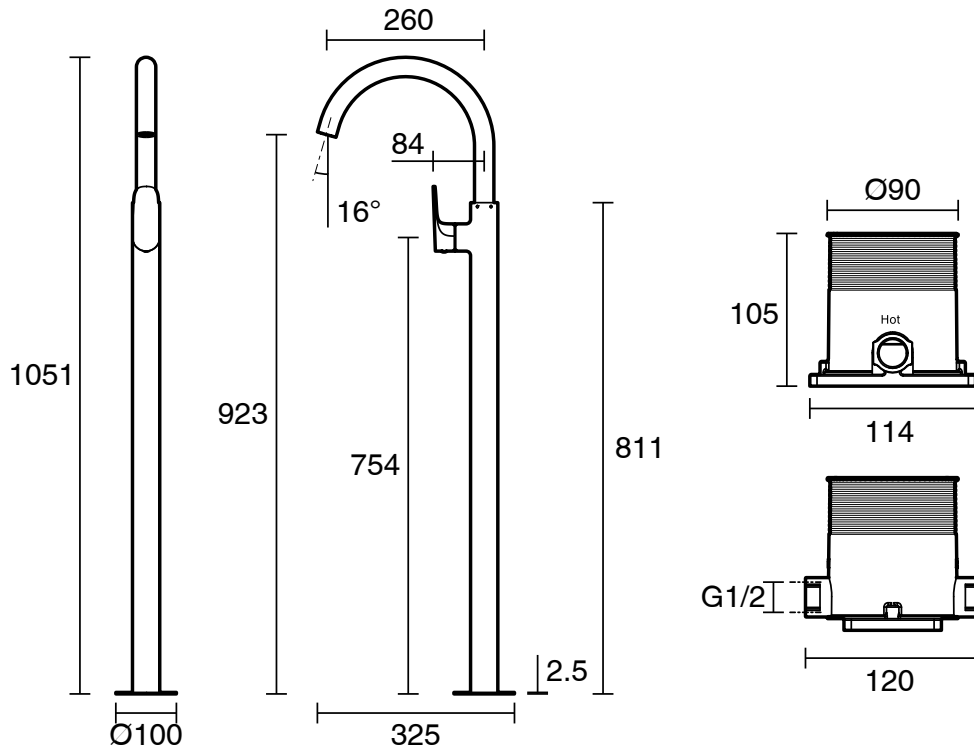

mizu

Mizu Silk Floor Mounted Bath Mixer Kit Chrome

2265870

SPECIFICATIONS

Recommended Use	Domestic, Hotel & Commercial
Colour	Chrome
Material	DR Brass
Recommended Pressure Range	150 - 800 kPa
Maximum Continuous Working Temperature	70 deg C
Suitable for Storage Tank Hot Water	Yes
Suitable for Continuous Flow Hot Water	Yes
Suitable for Gravity Feed Hot Water	No

WARRANTY

Warranty - Domestic Use	10 Years
Spare Parts & Labour	12 Months

Please refer to Warranty Page for full Terms and Conditions

Dimensions are nominal measurements only.

CLEANING RECOMMENDATIONS:

We recommend the use of soapy water or approved cleaners. This product should not be cleaned with abrasive materials. Damage caused by any improper treatment is not covered by the product warranty. Refer to Warranty Conditions

Disclaimer: Products in this specification manual must by regulation be installed by licensed and registered trade people. The manufacturer/distributor reserves the right to vary specifications or delete models from their range without prior notification. Dimensions are nominal measurements only. Dimensions and set-outs listed are correct at time of publication however the manufacturer/distributor takes no responsibility for printing errors.

Published 12/10/2023

To see the complete Mizu range go to
www.reece.com.au