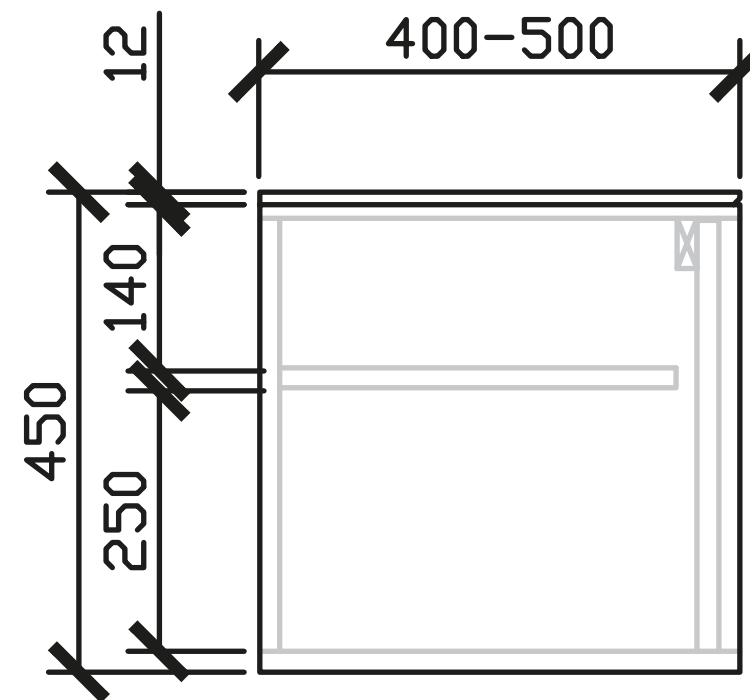

1301-1600W x 400-500D x 450H

INTERNAL VIEW for all sizes

SIDE VIEW for all sizes