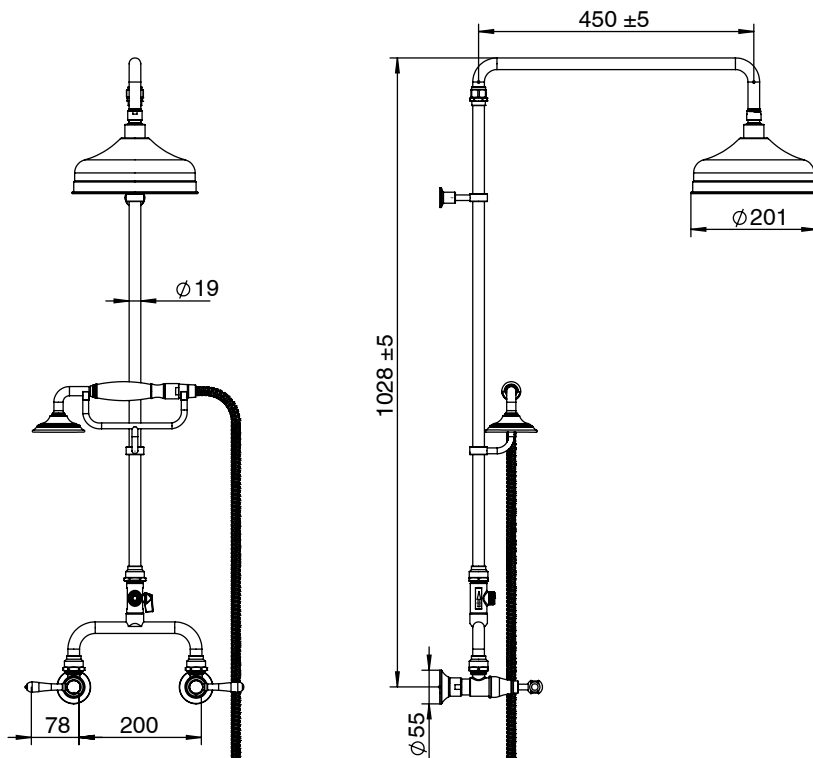

Milli Monument Edit Exposed Twin Telephone Shower Set Lever Handles Matte Black (3 Star)

4204494

SPECIFICATIONS

Recommended Use	Domestic, Hotel & Commercial
Colour	Matte Black
Finish	Matte
Material	DR Brass
Recommended Pressure Range	150 - 500 kPa
Maximum Continuous Working Temperature	80 deg C
Suitable for Storage Tank Hot Water	Yes
Suitable for Continuous Flow Hot Water	Yes
Suitable for Gravity Feed Hot Water	No

WARRANTY

Warranty - Domestic Use	15 Years
Spare Parts & Labour	12 Months

Please refer to Warranty Page for full Terms and Conditions

Dimensions are nominal measurements only.

CLEANING RECOMMENDATIONS:

We recommend the use of soapy water or approved cleaners. This product should not be cleaned with abrasive materials. Damage caused by any improper treatment is not covered by the product warranty. Refer to Warranty Conditions

Disclaimer: Products in this specification manual must by regulation be installed by licensed and registered trade people. The manufacturer/distributor reserves the right to vary specifications or delete models from their range without prior notification. Dimensions are nominal measurements only. Dimensions and set-outs listed are correct at time of publication however the manufacturer/distributor takes no responsibility for printing errors.

Published 05/10/2022

To see the complete Milli range go to www.reece.com.au