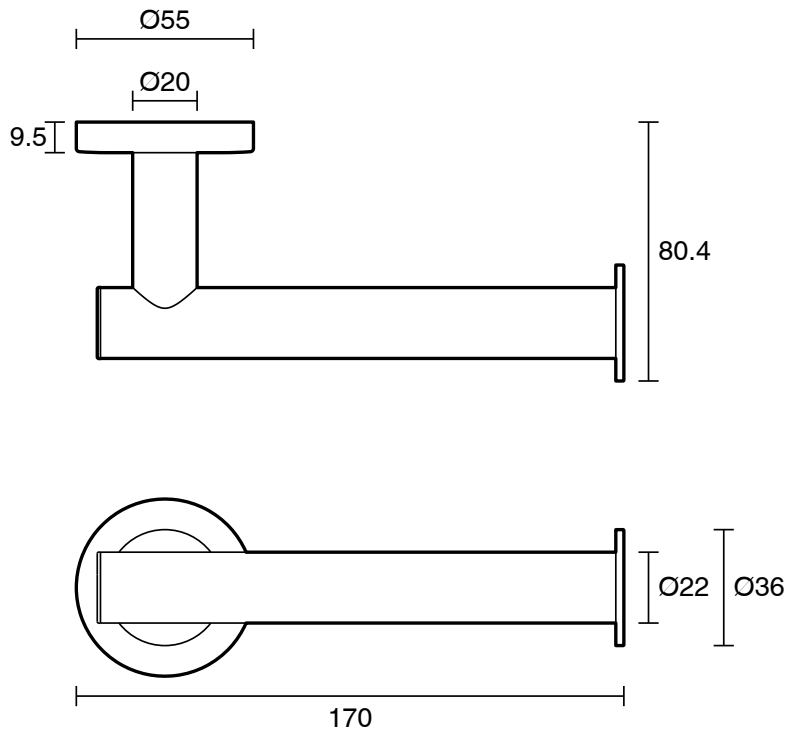

Roca Ona Toilet Roll Holder Brushed Nickel

15060

SPECIFICATIONS

Recommended Use	Domestic;Commercial;Hotel
Colour Category	Nickel
Colour Finish	Brushed Nickel
Primary Material	Brass

WARRANTY

Replacement Only - Domestic Use	15
Parts Replacement Only	1

Please refer to Warranty Page for full Terms and Conditions

Dimensions are nominal measurements only.

CLEANING RECOMMENDATIONS:

We recommend the use of soapy water or approved cleaners. This product should not be cleaned with abrasive materials. Damage caused by any improper treatment is not covered by the product warranty. Refer to Warranty Conditions

Disclaimer: Products in this specification manual must by regulation be installed by licensed and registered trade people. The manufacturer/distributor reserves the right to vary specifications or delete models from their range without prior notification. Dimensions are nominal measurements only. Dimensions and set-outs listed are correct at time of publication however the manufacturer/distributor takes no responsibility for printing errors.

Published 11/11/2024

To see the complete Roca range go to www.reece.com.au