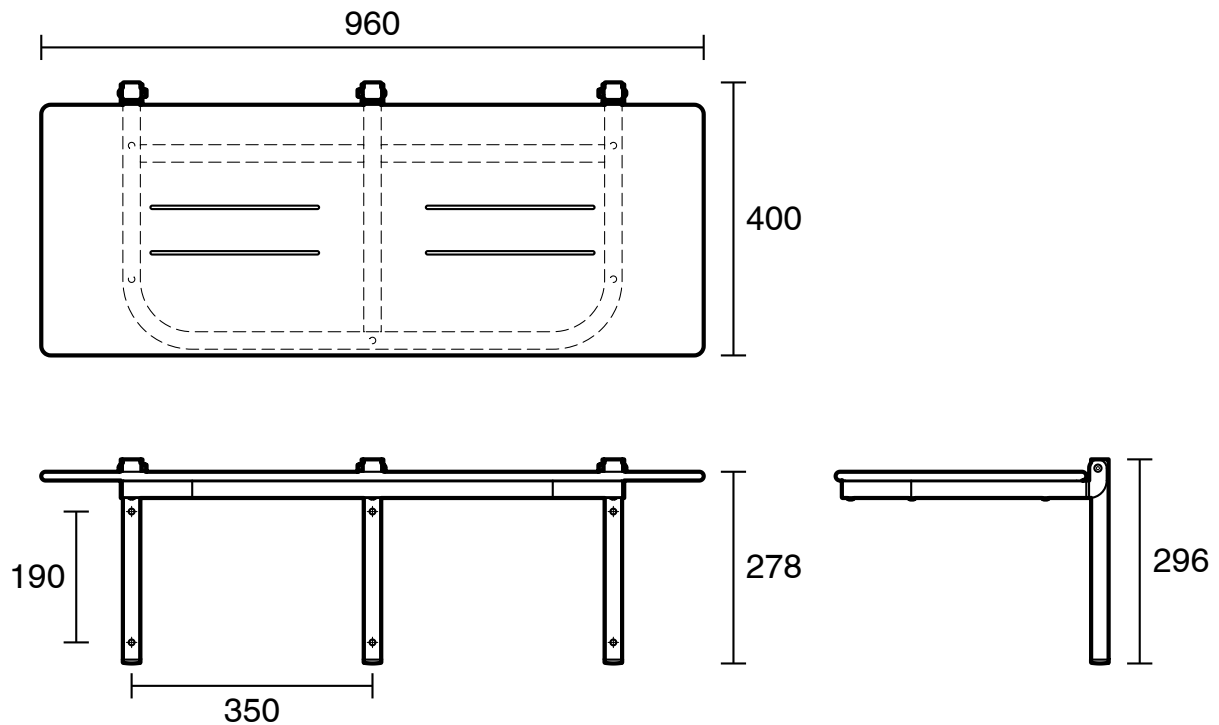

mizu

Mizu Drift Shower Seat 960 x 400mm Brushed Stainless Steel

2266575

SPECIFICATIONS

Recommended Use	Domestic, Hotel & Commercial
Colour	Brushed Stainless Steel/White
Material	Frame fabricated from 304 grade (18/8) stainless steel with High Density Polyethylene (HDPE) seat deck
Weight Capacity	250 kg

WARRANTY

Replacement Only - Domestic Use	20 Years
Parts Replacement Only	12 Months
<i>Please refer to Warranty Page for full Terms and Conditions</i>	

Dimensions are nominal measurements only.

CLEANING RECOMMENDATIONS:

We recommend the use of soapy water or approved cleaners. This product should not be cleaned with abrasive materials. Damage caused by any improper treatment is not covered by the product warranty. Refer to Warranty Conditions

Disclaimer: Products in this specification manual must by regulation be installed by licensed and registered trade people. The manufacturer/distributor reserves the right to vary specifications or delete models from their range without prior notification. Dimensions are nominal measurements only. Dimensions and set-outs listed are correct at time of publication however the manufacturer/distributor takes no responsibility for printing errors.

Published 05/07/2024

To see the complete Mizu range go to www.reece.com.au