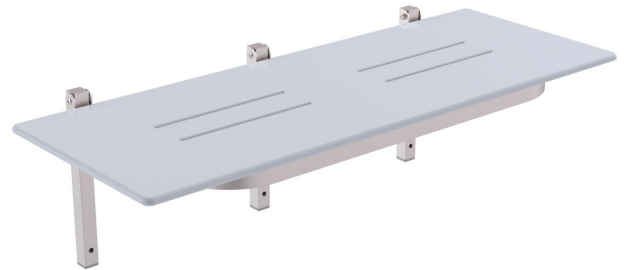

mizu

Mizu Drift Shower Seat 960 x 400mm Brushed Stainless Steel

2266575

SPECIFICATIONS

Recommended Use	Domestic, Hotel & Commercial
Colour	Brushed Stainless Steel/White
Material	Frame fabricated from 304 grade (18/8) stainless steel with High Density Polyethylene (HDPE) seat deck
Weight Capacity	250 kg

WARRANTY

Replacement Only - Domestic Use	20 Years
Parts Replacement Only	12 Months
<i>Please refer to Warranty Page for full Terms and Conditions</i>	

Dimensions are nominal measurements only.

CLEANING RECOMMENDATIONS:

We recommend the use of soapy water or approved cleaners. This product should not be cleaned with abrasive materials. Damage caused by any improper treatment is not covered by the product warranty. Refer to Warranty Conditions

Disclaimer: Products in this specification manual must by regulation be installed by licensed and registered trade people. The manufacturer/distributor reserves the right to vary specifications or delete models from their range without prior notification. Dimensions are nominal measurements only. Dimensions and set-outs listed are correct at time of publication however the manufacturer/distributor takes no responsibility for printing errors.

Published 05/07/2024

To see the complete Mizu range go to www.reece.com.au