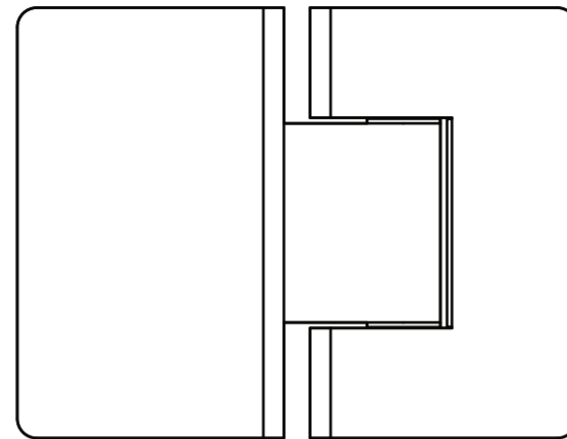

# Kado Lux Shower Hardware Cutout Template

Kado Lux Frameless Shower Screen Hinges

Please note that the cutout template is provided as a guide only.  
This cutout template should be checked against the actual  
screen to determine correct fit.

Scale 1:1 at A2

KADO