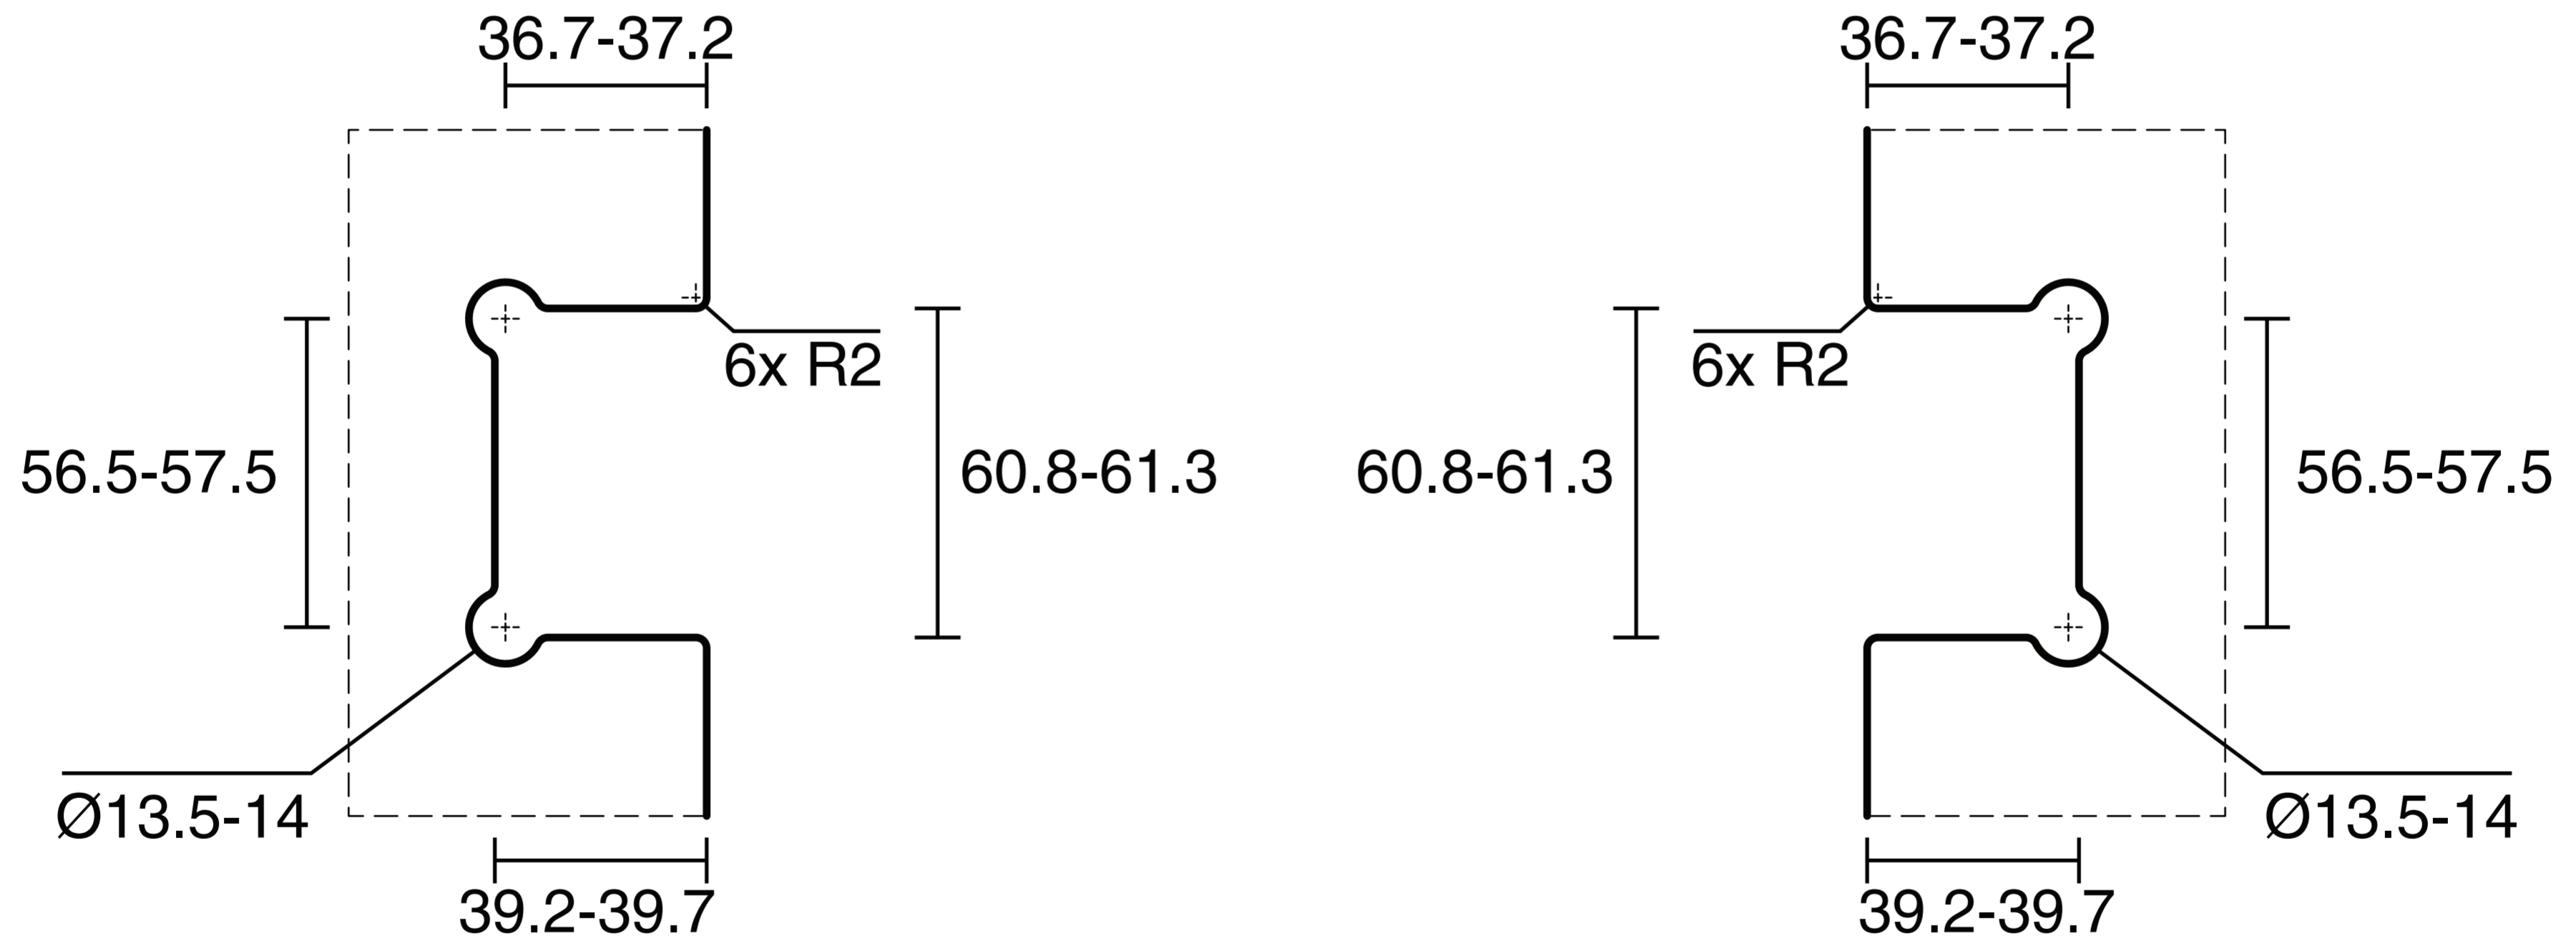

# Kado Lux Shower Hardware Cutout Template

Kado Lux Frameless Shower Screen Hinges

Please note that the cutout template is provided as a guide only.  
This cutout template should be checked against the actual  
screen to determine correct fit.

Scale 1:1 at A2

KADO