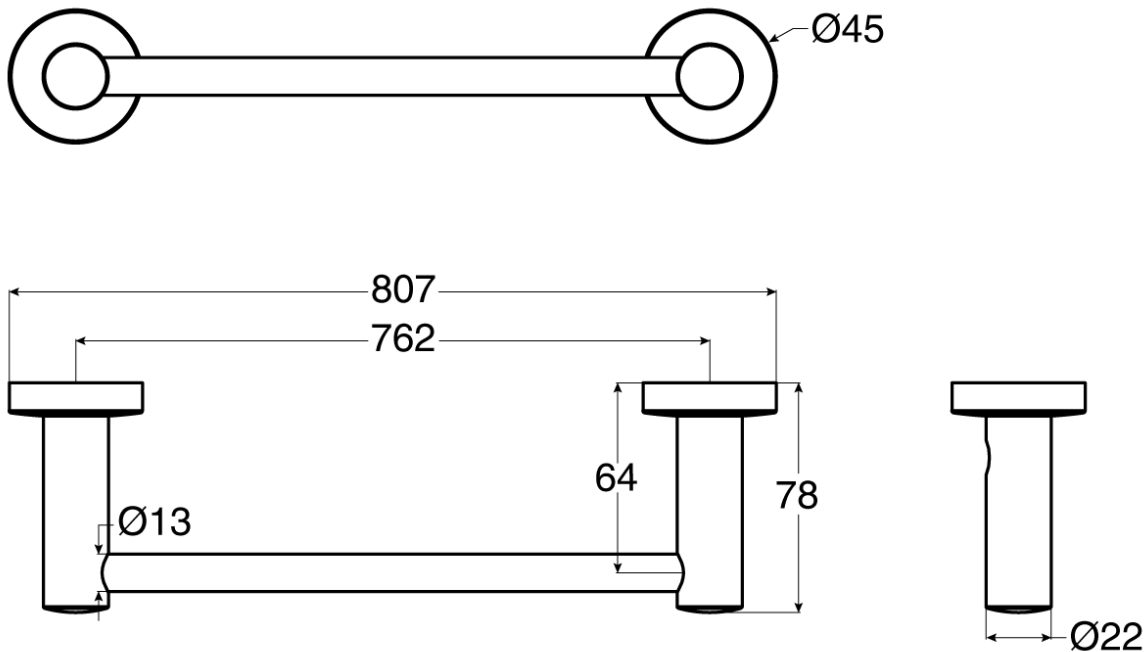

Posh Solus MK2 Single Towel Rail 750mm Matte Black

2263971

SPECIFICATIONS

Recommended Use	Domestic, Hotel & Commercial
Colour	Matte Black

WARRANTY

Domestic Use Replacement Only	10 Years

Please refer to Warranty Page for full Terms and Conditions

Dimensions are nominal measurements only.

CLEANING RECOMMENDATIONS:

We recommend the use of soapy water or approved cleaners. This product should not be cleaned with abrasive materials. Damage caused by any improper treatment is not covered by the product warranty. Refer to Posh Warranty page for full Terms and Conditions.

Disclaimer: Products in this specification manual must by regulation be installed by licensed and registered trade people. The manufacturer/distributor reserves the right to vary specifications or delete models from their range without prior notification. Dimensions are nominal measurements only. Dimensions and set-outs listed are correct at time of publication however the manufacturer/distributor takes no responsibility for printing errors.

Published 27/04/2021

To see the complete Posh range go to
www.reece.com.au