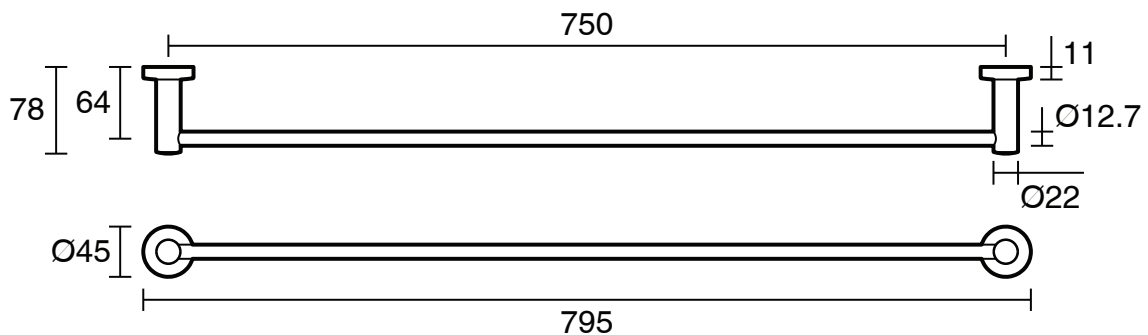

Posh Solus MK2 Single Towel Rail 750mm Matte Black

2263971

SPECIFICATIONS

Recommended Use	Domestic, Hotel & Commercial
Colour	Matte Black

WARRANTY

Domestic Use Replacement Only	10 Years

Please refer to Warranty Page for full Terms and Conditions

Dimensions are nominal measurements only.

CLEANING RECOMMENDATIONS:

We recommend the use of soapy water or approved cleaners. This product should not be cleaned with abrasive materials. Damage caused by any improper treatment is not covered by the product warranty. Refer to Posh Warranty page for full Terms and Conditions.

Disclaimer: Products in this specification manual must by regulation be installed by licensed and registered trade people. The manufacturer/distributor reserves the right to vary specifications or delete models from their range without prior notification. Dimensions are nominal measurements only. Dimensions and set-outs listed are correct at time of publication however the manufacturer/distributor takes no responsibility for printing errors.

Published 27/04/2021

To see the complete Posh range go to
www.reece.com.au