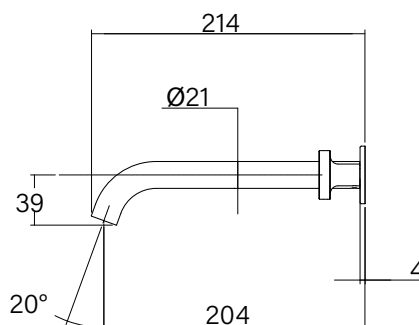

Faucet Strommen Vara Disc Wall Basin / Bath Hostess Tap System Right Hand 200mm Trimset Chrome (6 Star) Lead Free
40361

SPECIFICATIONS

Recommended Use	Domestic; Commercial; Hotel
Colour Finish	Chrome
Primary Material	DR Brass
Recommended Pressure Range	300 - 500 kPa
Max Continuous Working Temperature (deg C)	65
Min Continuous Working Temperature (deg C)	5
Hot Water Unit Suitability	Storage Tank, Continuous Flow

WARRANTY

Warranty - Domestic Use (Years)	40
Spare Parts & Labour (Years)	10

Please refer to Warranty Page for full Terms and Conditions

Dimensions are nominal measurements only.

CLEANING RECOMMENDATIONS:

We recommend the use of soapy water or approved cleaners. This product should not be cleaned with abrasive materials. Damage caused by any improper treatment is not covered by the product warranty. Refer to Warranty Conditions

Disclaimer: Products in this specification manual must by regulation be installed by licensed and registered trade people. The manufacturer/distributor reserves the right to vary specifications or delete models from their range without prior notification. Dimensions are nominal measurements only. Dimensions and set-outs listed are correct at time of publication however the manufacturer/distributor takes no responsibility for printing errors.

Published 11/02/2026