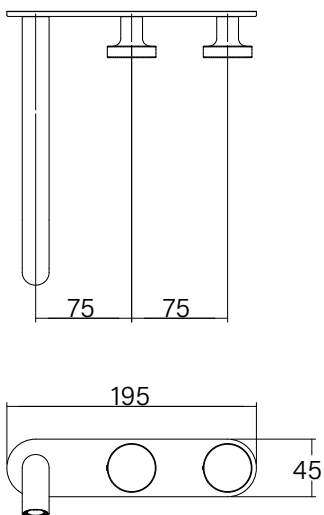

Faucet Strommen Vara Disc Wall Basin / Bath Hostess Tap System Right Hand 200mm Trimset Chrome (6 Star) Lead Free
40361

SPECIFICATIONS

Recommended Use	Domestic; Commercial; Hotel
Colour Finish	Chrome
Primary Material	DR Brass
Recommended Pressure Range	300 - 500 kPa
Max Continuous Working Temperature (deg C)	65
Min Continuous Working Temperature (deg C)	5
Hot Water Unit Suitability	Storage Tank, Continuous Flow

WARRANTY

Warranty - Domestic Use (Years)	40
Spare Parts & Labour (Years)	10

Please refer to Warranty Page for full Terms and Conditions

Dimensions are nominal measurements only.

CLEANING RECOMMENDATIONS:

We recommend the use of soapy water or approved cleaners. This product should not be cleaned with abrasive materials. Damage caused by any improper treatment is not covered by the product warranty. Refer to Warranty Conditions

Disclaimer: Products in this specification manual must by regulation be installed by licensed and registered trade people. The manufacturer/distributor reserves the right to vary specifications or delete models from their range without prior notification. Dimensions are nominal measurements only. Dimensions and set-outs listed are correct at time of publication however the manufacturer/distributor takes no responsibility for printing errors.

Published 11/02/2026