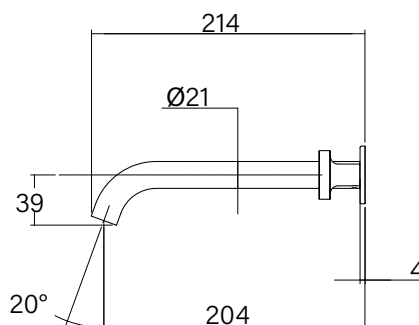

**Faucet Strommen Vara Disc Wall Basin / Bath Hostess Tap System Right Hand 200mm Trimset
Armada Bronze (6 Star) Lead Free
40365**

SPECIFICATIONS

Recommended Use	Domestic; Commercial; Hotel
Colour Finish	Armada Bronze
Primary Material	DR Brass
Recommended Pressure Range	300 - 500 kPa
Max Continuous Working Temperature (deg C)	65
Min Continuous Working Temperature (deg C)	5
Hot Water Unit Suitability	Storage Tank, Continuous Flow

WARRANTY

Warranty - Domestic Use (Years)	40
Spare Parts & Labour (Years)	10

Please refer to Warranty Page for full Terms and Conditions

Dimensions are nominal measurements only.

CLEANING RECOMMENDATIONS:

We recommend the use of soapy water or approved cleaners. This product should not be cleaned with abrasive materials. Damage caused by any improper treatment is not covered by the product warranty. Refer to Warranty Conditions

Disclaimer: Products in this specification manual must by regulation be installed by licensed and registered trade people. The manufacturer/distributor reserves the right to vary specifications or delete models from their range without prior notification. Dimensions are nominal measurements only. Dimensions and set-outs listed are correct at time of publication however the manufacturer/distributor takes no responsibility for printing errors.

Published 11/02/2026