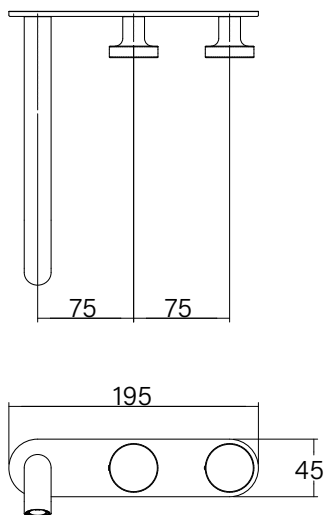

**Faucet Strommen Vara Disc Wall Basin / Bath Hostess Tap System Right Hand 200mm Trimset
Armada Bronze (6 Star) Lead Free
40365**

SPECIFICATIONS

Recommended Use	Domestic; Commercial; Hotel
Colour Finish	Armada Bronze
Primary Material	DR Brass
Recommended Pressure Range	300 - 500 kPa
Max Continuous Working Temperature (deg C)	65
Min Continuous Working Temperature (deg C)	5
Hot Water Unit Suitability	Storage Tank, Continuous Flow

WARRANTY

Warranty - Domestic Use (Years)	40
Spare Parts & Labour (Years)	10

Please refer to Warranty Page for full Terms and Conditions

Dimensions are nominal measurements only.

CLEANING RECOMMENDATIONS:

We recommend the use of soapy water or approved cleaners. This product should not be cleaned with abrasive materials. Damage caused by any improper treatment is not covered by the product warranty. Refer to Warranty Conditions

Disclaimer: Products in this specification manual must by regulation be installed by licensed and registered trade people. The manufacturer/distributor reserves the right to vary specifications or delete models from their range without prior notification. Dimensions are nominal measurements only. Dimensions and set-outs listed are correct at time of publication however the manufacturer/distributor takes no responsibility for printing errors.

Published 11/02/2026