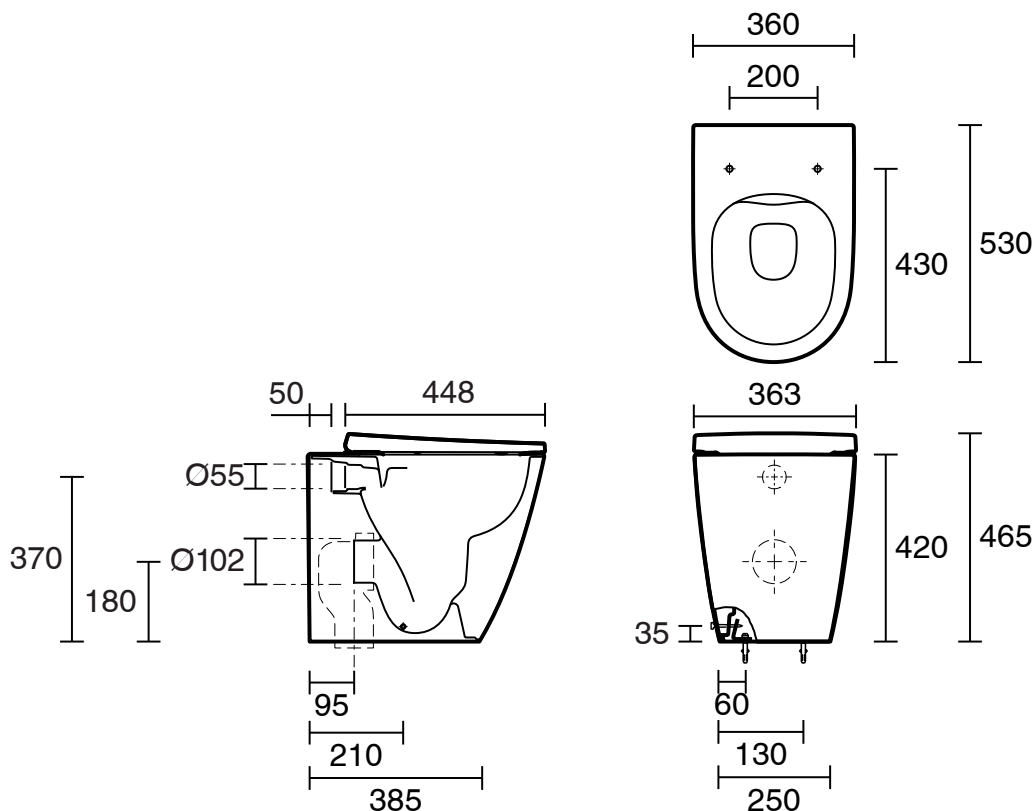

Roca Ona Back To Wall Rimless Pan with Soft Close Quick Release Toilet Seat White (4 Star)

10049

SPECIFICATIONS

Recommended Use	Domestic, Hotel & Commercial
Pan Colour	White
Pan Material	Vitreous China
Toilet Seat Material	Urea
Weight of Pan	28.56 kg
Rim Configuration	Rimless
Pan Outlet Type	Universal S & P
Fixing Bolts	Included

WARRANTY

Warranty - Domestic Use	15 Years
Spare Parts & Labour	12 Months

Please refer to Warranty Page for full Terms and Conditions

Dimensions are nominal measurements only.

CLEANING RECOMMENDATIONS:

We recommend the use of soapy water or approved cleaners. This product should not be cleaned with abrasive materials. Damage caused by any improper treatment is not covered by the product warranty. Refer to Warranty Conditions

Disclaimer: Products in this specification manual must by regulation be installed by licensed and registered trade people. The manufacturer/distributor reserves the right to vary specifications or delete models from their range without prior notification. Dimensions are nominal measurements only. Dimensions and set-outs listed are correct at time of publication however the manufacturer/distributor takes no responsibility for printing errors.

Published 19/07/2024

To see the complete Roca range go to www.reece.com.au/bathrooms