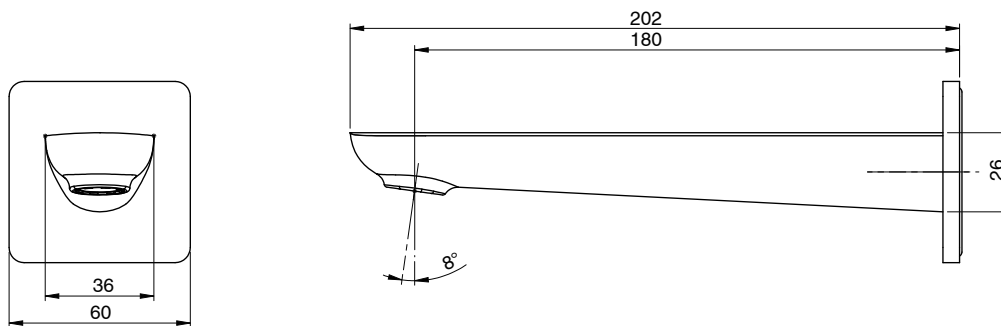

Milli

Milli Glance Wall Bath Outlet 180mm Matte Black

2263097

SPECIFICATIONS

Recommended Use	Domestic, Hotel & Commercial
Colour	Matte Black
Finish	Matte
Material	DR Brass
Recommended Pressure Range	150 - 500 kPa
Maximum Continuous Working Temperature	65 deg C
Suitable for Storage Tank Hot Water	Yes
Suitable for Continuous Flow Hot Water	Yes
Suitable for Gravity Feed Hot Water	No

WARRANTY

Warranty - Domestic Use	15 Years
Spare Parts & Labour	12 Months

Please refer to Warranty Page for full Terms and Conditions

Dimensions are nominal measurements only.

CLEANING RECOMMENDATIONS:

We recommend the use of soapy water or approved cleaners. This product should not be cleaned with abrasive materials. Damage caused by any improper treatment is not covered by the product warranty. Refer to Warranty Conditions

Disclaimer: Products in this specification manual must by regulation be installed by licensed and registered trade people. The manufacturer/distributor reserves the right to vary specifications or delete models from their range without prior notification. Dimensions are nominal measurements only. Dimensions and set-outs listed are correct at time of publication however the manufacturer/distributor takes no responsibility for printing errors.

Published 13/07/2022

To see the complete Milli range go to
www.reece.com.au

WaterMark
AS/NZS 3718
WMK25986