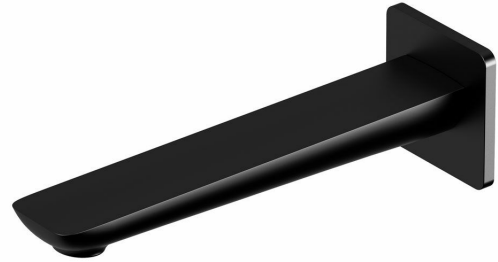

Milli

Milli Glance Wall Bath Outlet 180mm Matte Black

2263097

SPECIFICATIONS

Recommended Use	Domestic, Hotel & Commercial
Colour	Matte Black
Finish	Matte
Material	DR Brass
Recommended Pressure Range	150 - 500 kPa
Maximum Continuous Working Temperature	65 deg C
Suitable for Storage Tank Hot Water	Yes
Suitable for Continuous Flow Hot Water	Yes
Suitable for Gravity Feed Hot Water	No

WARRANTY

Warranty - Domestic Use	15 Years
Spare Parts & Labour	12 Months

Please refer to Warranty Page for full Terms and Conditions

Dimensions are nominal measurements only.

CLEANING RECOMMENDATIONS:

We recommend the use of soapy water or approved cleaners. This product should not be cleaned with abrasive materials. Damage caused by any improper treatment is not covered by the product warranty. Refer to Warranty Conditions

Disclaimer: Products in this specification manual must by regulation be installed by licensed and registered trade people. The manufacturer/distributor reserves the right to vary specifications or delete models from their range without prior notification. Dimensions are nominal measurements only. Dimensions and set-outs listed are correct at time of publication however the manufacturer/distributor takes no responsibility for printing errors.

Published 13/07/2022

To see the complete Milli range go to
www.reece.com.au

WaterMark
AS/NZS 3718
WMK25986