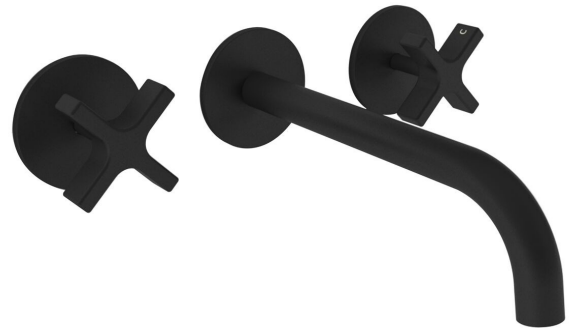

Milli

Milli Exo Wall Basin Set Matte Black (6 Star)

2299075

SPECIFICATIONS

Recommended Use	Domestic, Hotel & Commercial
Colour	Matte Black
Finish	Matte
Body Material	Electroplated Brass
Recommended Pressure Range	150 - 500 kPa
Maximum Continuous Working Temperature	80 deg C
Suitable for Storage Tank Hot Water	Yes
Suitable for Continuous Flow Hot Water	Yes
Suitable for Gravity Feed Hot Water	No

WARRANTY

Warranty - Domestic Use	15 Years
Spare Parts & Labour	5 Years

Please refer to Warranty Page for full Terms and Conditions