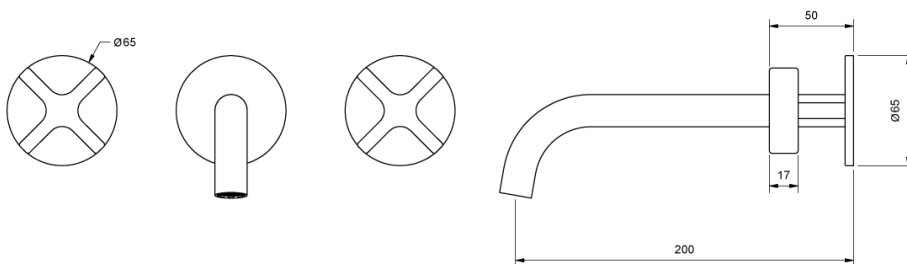

Milli

Milli Exo Wall Basin Set Matte Black (6 Star)

2299075

SPECIFICATIONS

Recommended Use	Domestic, Hotel & Commercial
Colour	Matte Black
Finish	Matte
Body Material	Electroplated Brass
Recommended Pressure Range	150 - 500 kPa
Maximum Continuous Working Temperature	80 deg C
Suitable for Storage Tank Hot Water	Yes
Suitable for Continuous Flow Hot Water	Yes
Suitable for Gravity Feed Hot Water	No

WARRANTY

Warranty - Domestic Use	15 Years
Spare Parts & Labour	5 Years

Please refer to Warranty Page for full Terms and Conditions