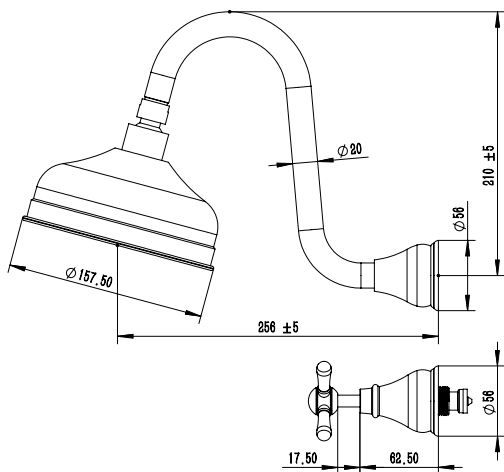

Milli Monument Edit Gooseneck Shower Set Cross Handles Matte Black (3 Star)

4204487

SPECIFICATIONS

Recommended Use	Domestic, Hotel & Commercial
Colour	Matte Black
Finish	Matte
Material	DR Brass
Recommended Pressure Range	150 - 500 kPa
Maximum Continuous Working Temperature	80 deg C
Suitable for Storage Tank Hot Water	Yes
Suitable for Continuous Flow Hot Water	Yes
Suitable for Gravity Feed Hot Water	No

WARRANTY

Warranty - Domestic Use	15 Years
Spare Parts & Labour	12 Months

Please refer to Warranty Page for full Terms and Conditions

Dimensions are nominal measurements only.

CLEANING RECOMMENDATIONS:

We recommend the use of soapy water or approved cleaners. This product should not be cleaned with abrasive materials. Damage caused by any improper treatment is not covered by the product warranty. Refer to Warranty Conditions

Disclaimer: Products in this specification manual must by regulation be installed by licensed and registered trade people. The manufacturer/distributor reserves the right to vary specifications or delete models from their range without prior notification. Dimensions are nominal measurements only. Dimensions and set-outs listed are correct at time of publication however the manufacturer/distributor takes no responsibility for printing errors.

Published 05/10/2022

To see the complete Milli range go to www.reece.com.au