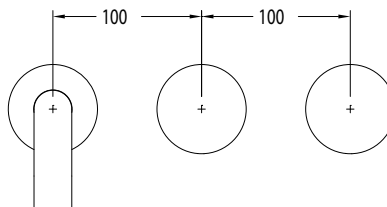

Milli Pure Wall Bath Hostess System 250mm with Diamond Textured Handle

SPECIFICATIONS

Recommended Use	Domestic, Commercial, Hotel
Colour Variations	Chrome, Matte Black, Brushed Nickel, Brushed Gunmetal
Recommended Pressure Range	300 - 500Kpa
Max Continuous Working Pressure	500Kpa
Max Continuous Working Temperature	65 deg. C
Suitable for Storage Tank Hot Water	Yes
Suitable for Continuous Flow Hot Water	Yes
Suitable for Gravity Feed Hot Water	No

WARRANTY

Warranty - Domestic Use	15 Years
Spare Parts	1 Year
Labour	1 Year

Please refer to Warranty Page for full Terms and Conditions

Dimensions are nominal measurements only.

Disclaimer: Products in this specification manual must by regulation be installed by licensed and registered trade people. The manufacturer/distributor reserves the right to vary specifications or delete models from their range without prior notification. Dimensions are nominal measurements only. Dimensions and set-outs listed are correct at time of publication however the manufacturer/distributor takes no responsibility for printing errors.

Published 22/08/2019

To see the complete Milli range go to www.reece.com.au/bathrooms