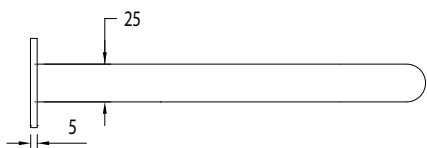

Milli Pure Wall Bath Hostess System 250mm with Diamond Textured Handle

SPECIFICATIONS

Recommended Use	Domestic, Commercial, Hotel
Colour Variations	Chrome, Matte Black, Brushed Nickel, Brushed Gunmetal
Recommended Pressure Range	300 - 500Kpa
Max Continuous Working Pressure	500Kpa
Max Continuous Working Temperature	65 deg. C
Suitable for Storage Tank Hot Water	Yes
Suitable for Continuous Flow Hot Water	Yes
Suitable for Gravity Feed Hot Water	No

WARRANTY

Warranty - Domestic Use	15 Years
Spare Parts	1 Year
Labour	1 Year

Please refer to Warranty Page for full Terms and Conditions

Dimensions are nominal measurements only.

Disclaimer: Products in this specification manual must by regulation be installed by licensed and registered trade people. The manufacturer/distributor reserves the right to vary specifications or delete models from their range without prior notification. Dimensions are nominal measurements only. Dimensions and set-outs listed are correct at time of publication however the manufacturer/distributor takes no responsibility for printing errors.

Published 22/08/2019

To see the complete Milli range go to www.reece.com.au/bathrooms