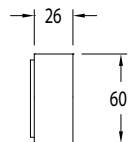

Dimensions are nominal measurements only.

Disclaimer: Products in this specification manual must by regulation be installed by licensed and registered trade people. The manufacturer/distributor reserves the right to vary specifications or delete models from their range without prior notification. Dimensions are nominal measurements only. Dimensions and set-outs listed are correct at time of publication however the manufacturer/distributor takes no responsibility for printing errors.

Published 22/08/2019