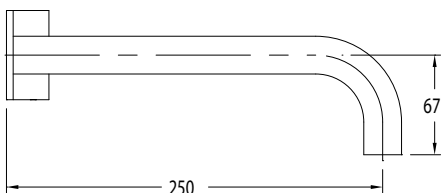

Milli Pure Wall Bath Hostess System 250mm with Diamond Textured Handle

SPECIFICATIONS

Recommended Use	Domestic, Commercial, Hotel
Colour Variations	Chrome, Matte Black, Brushed Nickel, Brushed Gunmetal
Recommended Pressure Range	300 - 500Kpa
Max Continuous Working Pressure	500Kpa
Max Continuous Working Temperature	65 deg. C
Suitable for Storage Tank Hot Water	Yes
Suitable for Continuous Flow Hot Water	Yes
Suitable for Gravity Feed Hot Water	No

WARRANTY

Warranty - Domestic Use	15 Years
Spare Parts	1 Year
Labour	1 Year

Please refer to Warranty Page for full Terms and Conditions

Dimensions are nominal measurements only.

Disclaimer: Products in this specification manual must by regulation be installed by licensed and registered trade people. The manufacturer/distributor reserves the right to vary specifications or delete models from their range without prior notification. Dimensions are nominal measurements only. Dimensions and set-outs listed are correct at time of publication however the manufacturer/distributor takes no responsibility for printing errors.

Published 22/08/2019

To see the complete Milli range go to www.reece.com.au/bathrooms