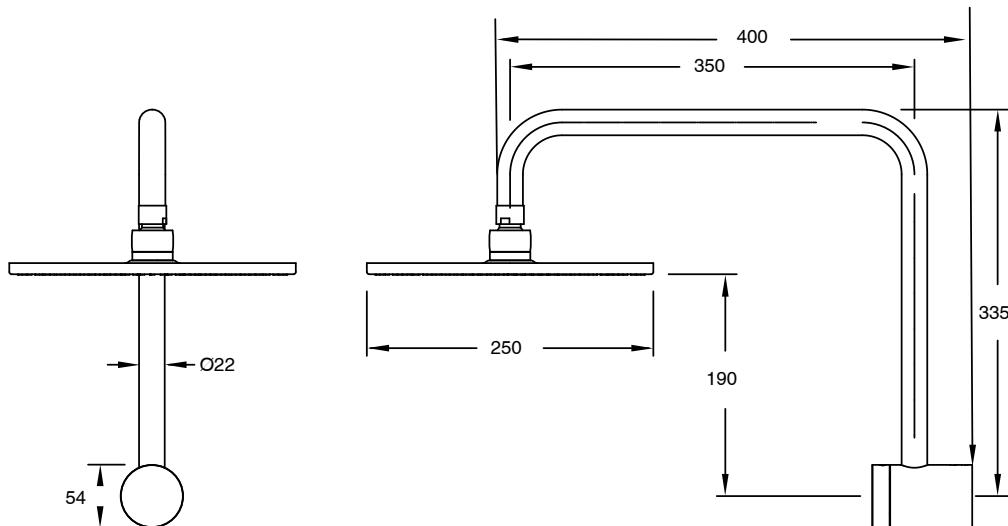

SUSSEX

Sussex Pure Hi-Rise Shower Square with 250mm Shower Head PVD Brushed Bronze (3 Star)

9511167

SPECIFICATIONS	
Recommended Use	Residential;Commercial
Colour Finish	Brushed Bronze
Primary Material	DR Brass
Recommended Pressure Range	150 - 500 kPa as per AS3500
Max Continuous Working Temperature (deg C)	65
Min Continuous Working Temperature (deg C)	1
WARRANTY	
Residential Use (Years)	40
Commercial Use (Years)	10

Please refer to Sussex Warranty page for full Terms and Conditions