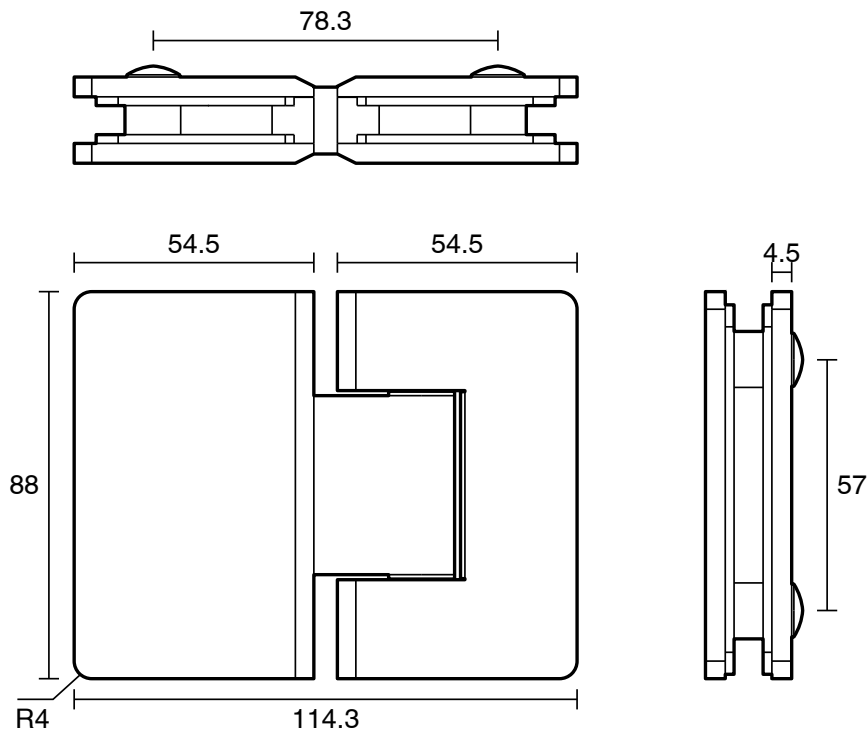

KADO

Kado Lux Frameless Shower Screen Hinges (2) Chrome

1705945

SPECIFICATIONS

Recommended Use	Domestic;Commercial;Hotel
Colour Finish	Chrome
Primary Material	Brass

WARRANTY

Warranty - Domestic Use (Years)	7
Spare Parts & Labour (Years)	1

Please refer to Warranty Page for full Terms and Conditions

Dimensions are nominal measurements only.

CLEANING RECOMMENDATIONS:

We recommend the use of soapy water or approved cleaners. This product should not be cleaned with abrasive materials. Damage caused by any improper treatment is not covered by the product warranty. Refer to Warranty Conditions

Disclaimer: Products in this specification manual must by regulation be installed by licensed and registered trade people. The manufacturer/distributor reserves the right to vary specifications or delete models from their range without prior notification. Dimensions are nominal measurements only. Dimensions and set-outs listed are correct at time of publication however the manufacturer/distributor takes no responsibility for printing errors.

Published 27/03/2025

To see the complete Kado range go to www.reece.com.au