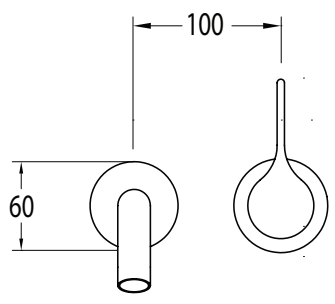

Dimensions are nominal measurements only.

CLEANING RECOMMENDATIONS:

We recommend the use of soapy water or approved cleaners. This product should not be cleaned with abrasive materials. Damage caused by any improper treatment is not covered by the product warranty. Refer to Warranty Conditions

Disclaimer: Products in this specification manual must by regulation be installed by licensed and registered trade people. The manufacturer/distributor reserves the right to vary specifications or delete models from their range without prior notification. Dimensions are nominal measurements only. Dimensions and set-outs listed are correct at time of publication however the manufacturer/distributor takes no responsibility for printing errors.

Published 02/07/2021

To see the complete Milli range go to www.reece.com.au