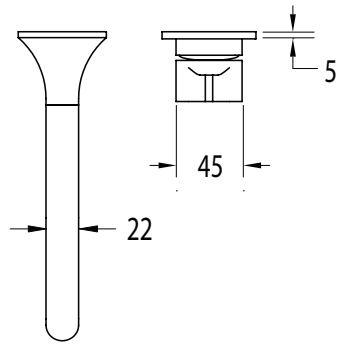

Dimensions are nominal measurements only.

CLEANING RECOMMENDATIONS:

We recommend the use of soapy water or approved cleaners. This product should not be cleaned with abrasive materials. Damage caused by any improper treatment is not covered by the product warranty. Refer to Warranty Conditions

Disclaimer: Products in this specification manual must by regulation be installed by licensed and registered trade people. The manufacturer/distributor reserves the right to vary specifications or delete models from their range without prior notification. Dimensions are nominal measurements only. Dimensions and set-outs listed are correct at time of publication however the manufacturer/distributor takes no responsibility for printing errors.

Published 02/07/2021

To see the complete Milli range go to www.reece.com.au