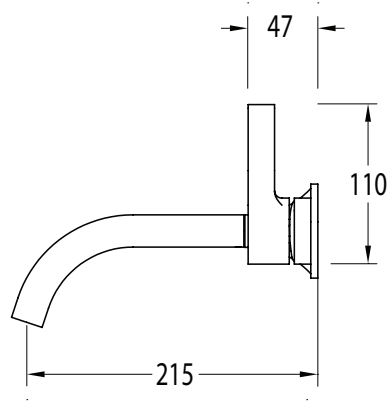

Milli Oria Wall Bath Mixer Outlet System 215mm PVD Brushed Bronze

2265691

SPECIFICATIONS

Recommended Use	Domestic, Hotel & Commercial
Colour	Bronze
Finish	Brushed
Material	Brass
Recommended Pressure Range	250-500kPa
Maximum Continuous Working Temperature	65 deg C
Suitable for Storage Tank Hot Water	Yes
Suitable for Continuous Flow Hot Water	Yes
Suitable for Gravity Feed Hot Water	No

WARRANTY

Warranty - Domestic Use	15 Years
Spare Parts & Labour	12 Months

Please refer to Warranty Page for full Terms and Conditions

Dimensions are nominal measurements only.

CLEANING RECOMMENDATIONS:

We recommend the use of soapy water or approved cleaners. This product should not be cleaned with abrasive materials. Damage caused by any improper treatment is not covered by the product warranty. Refer to Warranty Conditions

Disclaimer: Products in this specification manual must by regulation be installed by licensed and registered trade people. The manufacturer/distributor reserves the right to vary specifications or delete models from their range without prior notification. Dimensions are nominal measurements only. Dimensions and set-outs listed are correct at time of publication however the manufacturer/distributor takes no responsibility for printing errors.

Published 02/07/2021

To see the complete Milli range go to www.reece.com.au