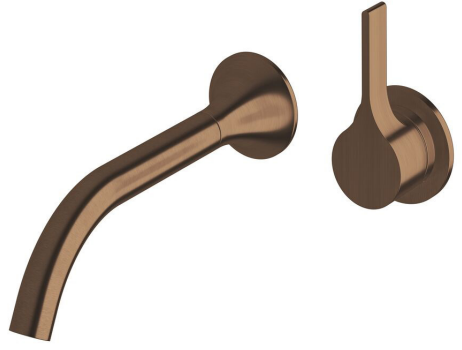

Milli Oria Wall Bath Mixer Outlet System 215mm PVD Brushed Bronze

2265691

SPECIFICATIONS

Recommended Use	Domestic, Hotel & Commercial
Colour	Bronze
Finish	Brushed
Material	Brass
Recommended Pressure Range	250-500kPa
Maximum Continuous Working Temperature	65 deg C
Suitable for Storage Tank Hot Water	Yes
Suitable for Continuous Flow Hot Water	Yes
Suitable for Gravity Feed Hot Water	No

WARRANTY

Warranty - Domestic Use	15 Years
Spare Parts & Labour	12 Months

Please refer to Warranty Page for full Terms and Conditions

Dimensions are nominal measurements only.

CLEANING RECOMMENDATIONS:

We recommend the use of soapy water or approved cleaners. This product should not be cleaned with abrasive materials. Damage caused by any improper treatment is not covered by the product warranty. Refer to Warranty Conditions

Disclaimer: Products in this specification manual must by regulation be installed by licensed and registered trade people. The manufacturer/distributor reserves the right to vary specifications or delete models from their range without prior notification. Dimensions are nominal measurements only. Dimensions and set-outs listed are correct at time of publication however the manufacturer/distributor takes no responsibility for printing errors.

Published 02/07/2021

To see the complete Milli range go to www.reece.com.au