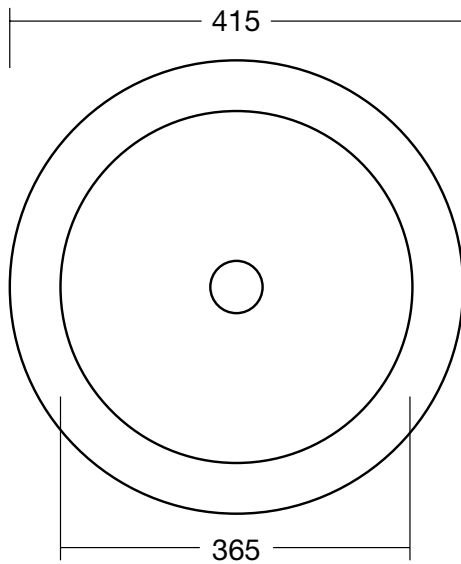

KADO

Kado Lux Undercounter Basin

SPECIFICATIONS

Recommended use	Domestic, hotel and commercial
Material	Vitreous China
Weight	12 Kg
Fixing	Sealed to countertop with waterproof sealant
Fixing requirement	To underside of benchtop with fixing clips (supplied)
Integral overflow	Yes
Tap hole availability	None. Tapware to be bench or wall mounted
Plug and waste	Suits 32 x 40mm overflow type waste
Colour availability	White
Template	Supplied with product

Dimensions are nominal measurements only.

Disclaimer: Products in this specification manual must by regulation be installed by licensed and registered trade people. The manufacturer/distributor reserves the right to vary specifications or delete models from their range without prior notification. Dimensions are nominal measurements only. Dimensions and set-outs listed are correct at time of publication however the manufacturer/distributor takes no responsibility for printing errors.