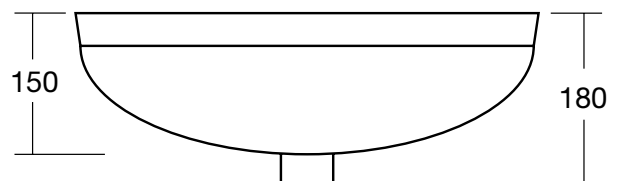

KADO

Kado Lux Undercounter Basin

SPECIFICATIONS

Recommended use	Domestic, hotel and commercial
Material	Vitreous China
Weight	12 Kg
Fixing	Sealed to countertop with waterproof sealant
Fixing requirement	To underside of benchtop with fixing clips (supplied)
Integral overflow	Yes
Tap hole availability	None. Tapware to be bench or wall mounted
Plug and waste	Suits 32 x 40mm overflow type waste
Colour availability	White
Template	Supplied with product

Dimensions are nominal measurements only.

Disclaimer: Products in this specification manual must by regulation be installed by licensed and registered trade people. The manufacturer/distributor reserves the right to vary specifications or delete models from their range without prior notification. Dimensions are nominal measurements only. Dimensions and set-outs listed are correct at time of publication however the manufacturer/distributor takes no responsibility for printing errors.