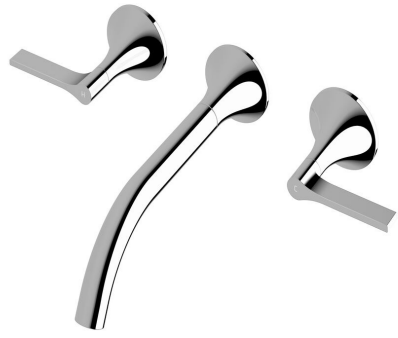

SUSSEX

Sussex Oria Wall Bath Set 215mm Chrome

2265606

SPECIFICATIONS

Recommended Use	Residential;Commercial
Colour Finish	Polished Chrome
Primary Material	DR Brass
Recommended Pressure Range	150 - 500 kPa as per AS3500
Max Continuous Working Temperature (deg C)	65
Min Continuous Working Temperature (deg C)	1

WARRANTY

Residential Use (Years)	40
Commercial Use (Years)	10

Please refer to Sussex Warranty page for full Terms and Conditions

Dimensions are nominal measurements only.

CLEANING RECOMMENDATIONS:

We recommend the use of soapy water or approved cleaners. This product should not be cleaned with abrasive materials. Damage caused by any improper treatment is not covered by the product warranty. Refer to Warranty Conditions

Disclaimer: Products in this specification manual must by regulation be installed by licensed and registered trade people. The manufacturer/distributor reserves the right to vary specifications or delete models from their range without prior notification. Dimensions are nominal measurements only. Dimensions and set-outs listed are correct at time of publication however the manufacturer/distributor takes no responsibility for printing errors.

Published 30/03/2026

To see the complete Sussex range go to www.reece.com.au