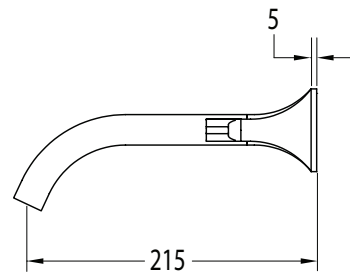

SUSSEX

Sussex Oria Wall Bath Set 215mm Chrome

2265606

SPECIFICATIONS

Recommended Use	Residential;Commercial
Colour Finish	Polished Chrome
Primary Material	DR Brass
Recommended Pressure Range	150 - 500 kPa as per AS3500
Max Continuous Working Temperature (deg C)	65
Min Continuous Working Temperature (deg C)	1

WARRANTY

Residential Use (Years)	40
Commercial Use (Years)	10

Please refer to Sussex Warranty page for full Terms and Conditions

Dimensions are nominal measurements only.

CLEANING RECOMMENDATIONS:

We recommend the use of soapy water or approved cleaners. This product should not be cleaned with abrasive materials. Damage caused by any improper treatment is not covered by the product warranty. Refer to Warranty Conditions

Disclaimer: Products in this specification manual must by regulation be installed by licensed and registered trade people. The manufacturer/distributor reserves the right to vary specifications or delete models from their range without prior notification. Dimensions are nominal measurements only. Dimensions and set-outs listed are correct at time of publication however the manufacturer/distributor takes no responsibility for printing errors.

Published 30/03/2026

To see the complete Sussex range go to www.reece.com.au