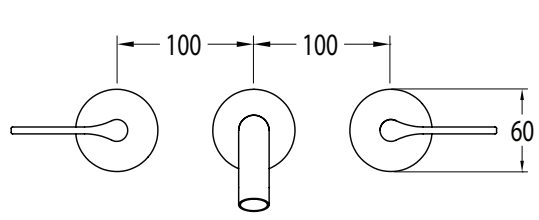

SUSSEX

Sussex Oria Wall Bath Set 215mm Chrome

2265606

SPECIFICATIONS

Recommended Use	Residential;Commercial
Colour Finish	Polished Chrome
Primary Material	DR Brass
Recommended Pressure Range	150 - 500 kPa as per AS3500
Max Continuous Working Temperature (deg C)	65
Min Continuous Working Temperature (deg C)	1

WARRANTY

Residential Use (Years)	40
Commercial Use (Years)	10

Please refer to Sussex Warranty page for full Terms and Conditions

Dimensions are nominal measurements only.

CLEANING RECOMMENDATIONS:

We recommend the use of soapy water or approved cleaners. This product should not be cleaned with abrasive materials. Damage caused by any improper treatment is not covered by the product warranty. Refer to Warranty Conditions

Disclaimer: Products in this specification manual must by regulation be installed by licensed and registered trade people. The manufacturer/distributor reserves the right to vary specifications or delete models from their range without prior notification. Dimensions are nominal measurements only. Dimensions and set-outs listed are correct at time of publication however the manufacturer/distributor takes no responsibility for printing errors.

Published 30/03/2026

To see the complete Sussex range go to www.reece.com.au