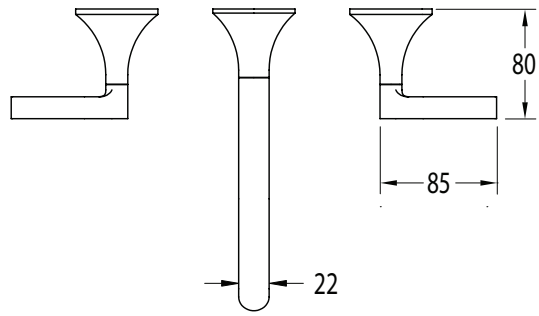

SUSSEX

Sussex Oria Wall Bath Set 215mm Chrome

2265606

SPECIFICATIONS

Recommended Use	Residential;Commercial
Colour Finish	Polished Chrome
Primary Material	DR Brass
Recommended Pressure Range	150 - 500 kPa as per AS3500
Max Continuous Working Temperature (deg C)	65
Min Continuous Working Temperature (deg C)	1

WARRANTY

Residential Use (Years)	40
Commercial Use (Years)	10

Please refer to Sussex Warranty page for full Terms and Conditions

Dimensions are nominal measurements only.

CLEANING RECOMMENDATIONS:

We recommend the use of soapy water or approved cleaners. This product should not be cleaned with abrasive materials. Damage caused by any improper treatment is not covered by the product warranty. Refer to Warranty Conditions

Disclaimer: Products in this specification manual must by regulation be installed by licensed and registered trade people. The manufacturer/distributor reserves the right to vary specifications or delete models from their range without prior notification. Dimensions are nominal measurements only. Dimensions and set-outs listed are correct at time of publication however the manufacturer/distributor takes no responsibility for printing errors.

Published 30/03/2026

To see the complete Sussex range go to www.reece.com.au