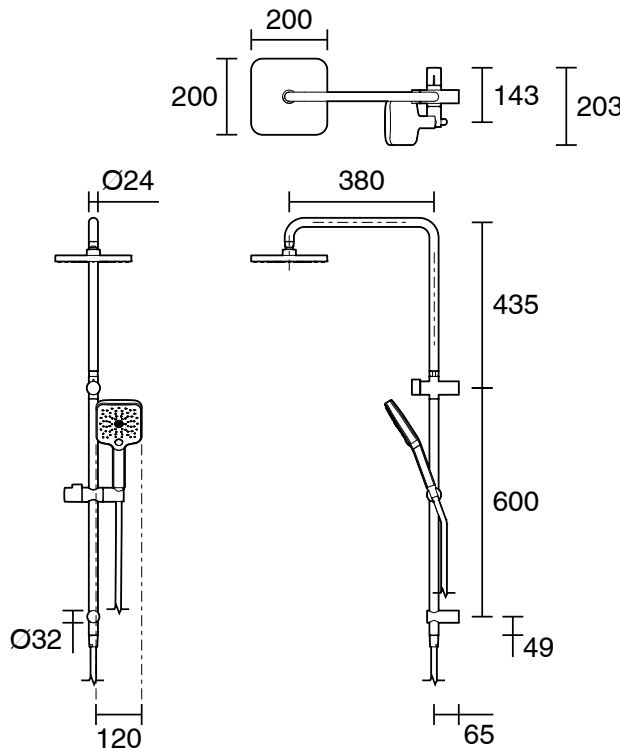

mizu

Mizu Soothe Twin Rail Shower 3 Function with Top Rail Water Inlet Brushed Gunmetal (5 Star)

4201037

SPECIFICATIONS	
Recommended Use	Domestic;Commercial;Hotel
Colour Finish	Brushed Gunmetal
Max Continuous Working Pressure (kPa)	500
Max Continuous Working Temperature (deg C)	65
WARRANTY	
Warranty - Domestic Use (Years)	10
Spare Parts & Labour (Years)	1
<i>Please refer to Warranty Page for full Terms and Conditions</i>	

Disclaimer: Products in this specification manual must by regulation be installed by licensed and registered trade people. The manufacturer/distributor reserves the right to vary specifications or delete models from their range without prior notification. Dimensions are nominal measurements only. Dimensions and set-outs listed are correct at time of publication however the manufacturer/distributor takes no responsibility for printing errors.