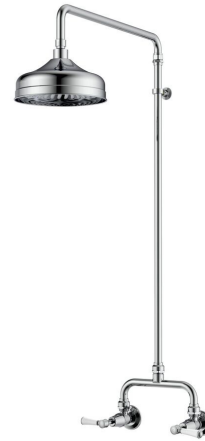

Posh Canterbury Exposed Shower Set Lever Porcelain Handles Chrome (3 Star)

9509423

SPECIFICATIONS

Recommended Use	Domestic;Hotel;Commercial
Colour Finish	Chrome
Primary Material	DR Brass
Recommended Pressure Range	150 - 500 kPa as per AS3500
Max Continuous Working Temperature (deg C)	80
Min Continuous Working Temperature (deg C)	5
Hot Water Unit Suitability	Storage Tank;Continuous Flow

WARRANTY

Warranty - Domestic Use (Years)	10
Spare Parts & Labour (Years)	1

Please refer to Warranty Page for full Terms and Conditions

Dimensions are nominal measurements only.

CLEANING RECOMMENDATIONS:

We recommend the use of soapy water or approved cleaners. This product should not be cleaned with abrasive materials. Damage caused by any improper treatment is not covered by the product warranty. Refer to Warranty Conditions

Disclaimer: Products in this specification manual must by regulation be installed by licensed and registered trade people. The manufacturer/distributor reserves the right to vary specifications or delete models from their range without prior notification. Dimensions are nominal measurements only. Dimensions and set-outs listed are correct at time of publication however the manufacturer/distributor takes no responsibility for printing errors.

Published 02/04/2025

To see the complete Posh range go to
www.reece.com.au