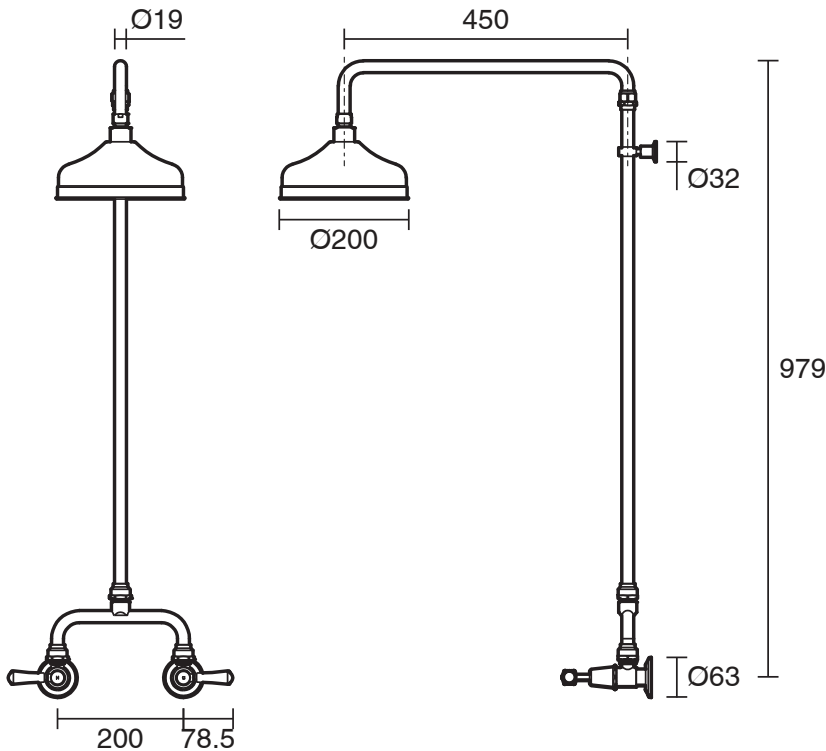

Posh Canterbury Exposed Shower Set Lever Porcelain Handles Chrome (3 Star)

9509423

SPECIFICATIONS

Recommended Use	Domestic;Hotel;Commercial
Colour Finish	Chrome
Primary Material	DR Brass
Recommended Pressure Range	150 - 500 kPa as per AS3500
Max Continuous Working Temperature (deg C)	80
Min Continuous Working Temperature (deg C)	5
Hot Water Unit Suitability	Storage Tank;Continuous Flow

WARRANTY

Warranty - Domestic Use (Years)	10
Spare Parts & Labour (Years)	1

Please refer to Warranty Page for full Terms and Conditions

Dimensions are nominal measurements only.

CLEANING RECOMMENDATIONS:

We recommend the use of soapy water or approved cleaners. This product should not be cleaned with abrasive materials. Damage caused by any improper treatment is not covered by the product warranty. Refer to Warranty Conditions

Disclaimer: Products in this specification manual must by regulation be installed by licensed and registered trade people. The manufacturer/distributor reserves the right to vary specifications or delete models from their range without prior notification. Dimensions are nominal measurements only. Dimensions and set-outs listed are correct at time of publication however the manufacturer/distributor takes no responsibility for printing errors.

Published 02/04/2025

To see the complete Posh range go to
www.reece.com.au