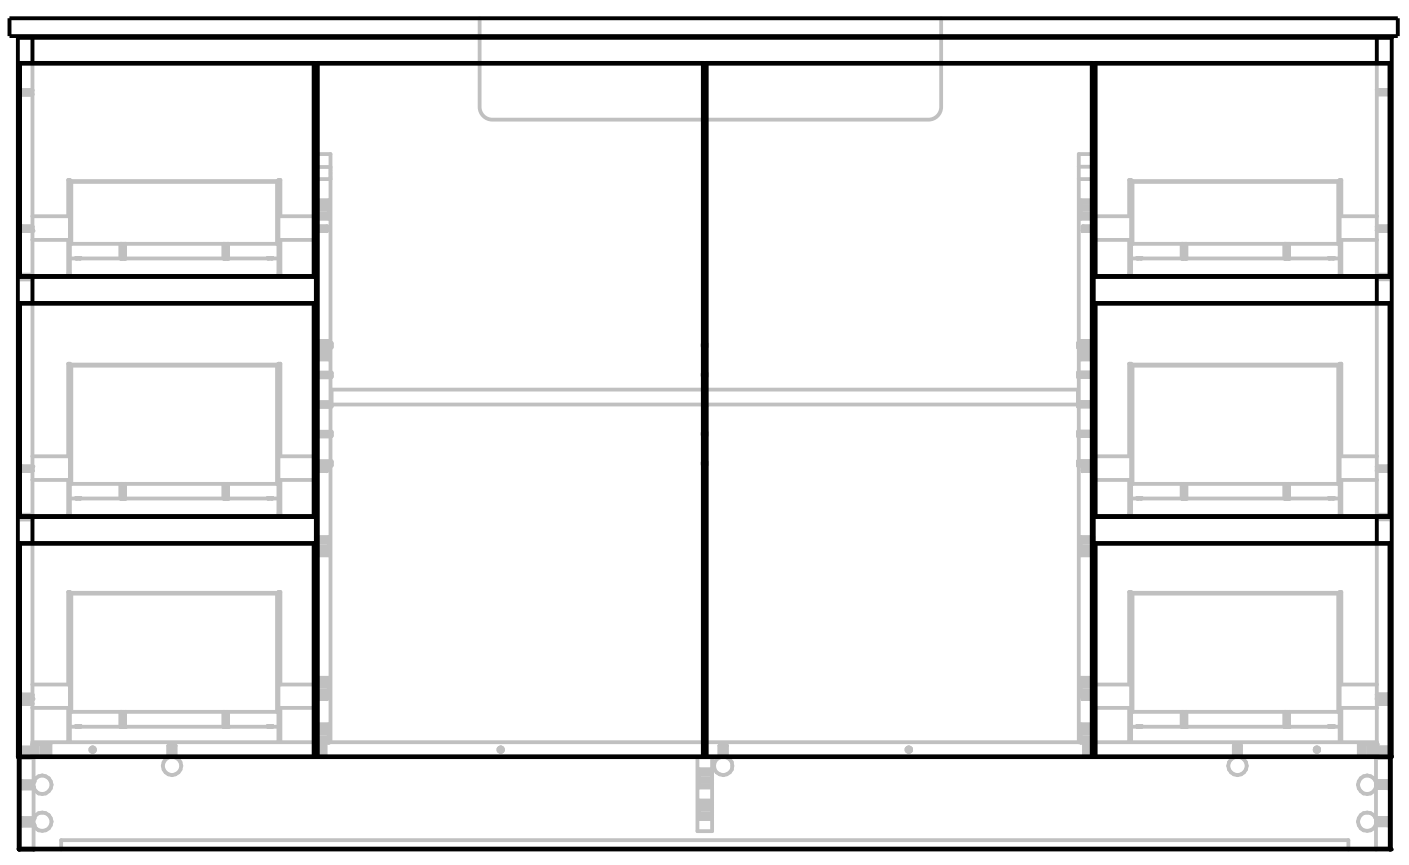

CAST MARBLE TOP
BASIN CAPACITY: 6L TO OVERFLOW

90