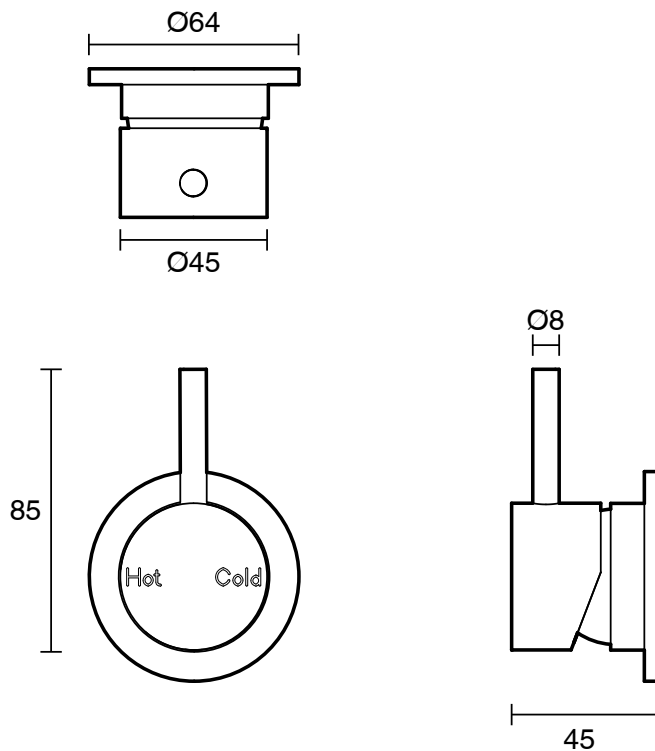

SUSSEX

Sussex Scala Shower / Bath Mixer Tap Brushed Nickel

2263258

SPECIFICATIONS	
Recommended Use	Residential;Commercial
Colour Finish	Brushed Nickel
Primary Material	Brass
Recommended Pressure Range	150 - 500 kPa as per AS3500
Max Continuous Working Temperature (deg C)	65
Min Continuous Working Temperature (deg C)	1
WARRANTY	
Residential Use (Years)	40
Commercial Use (Years)	10
<i>Please refer to Sussex Warranty page for full Terms and Conditions</i>	

Disclaimer: Products in this specification manual must by regulation be installed by licensed and registered trade people. The manufacturer/distributor reserves the right to vary specifications or delete models from their range without prior notification. Dimensions are nominal measurements only. Dimensions and set-outs listed are correct at time of publication however the manufacturer/distributor takes no responsibility for printing errors.