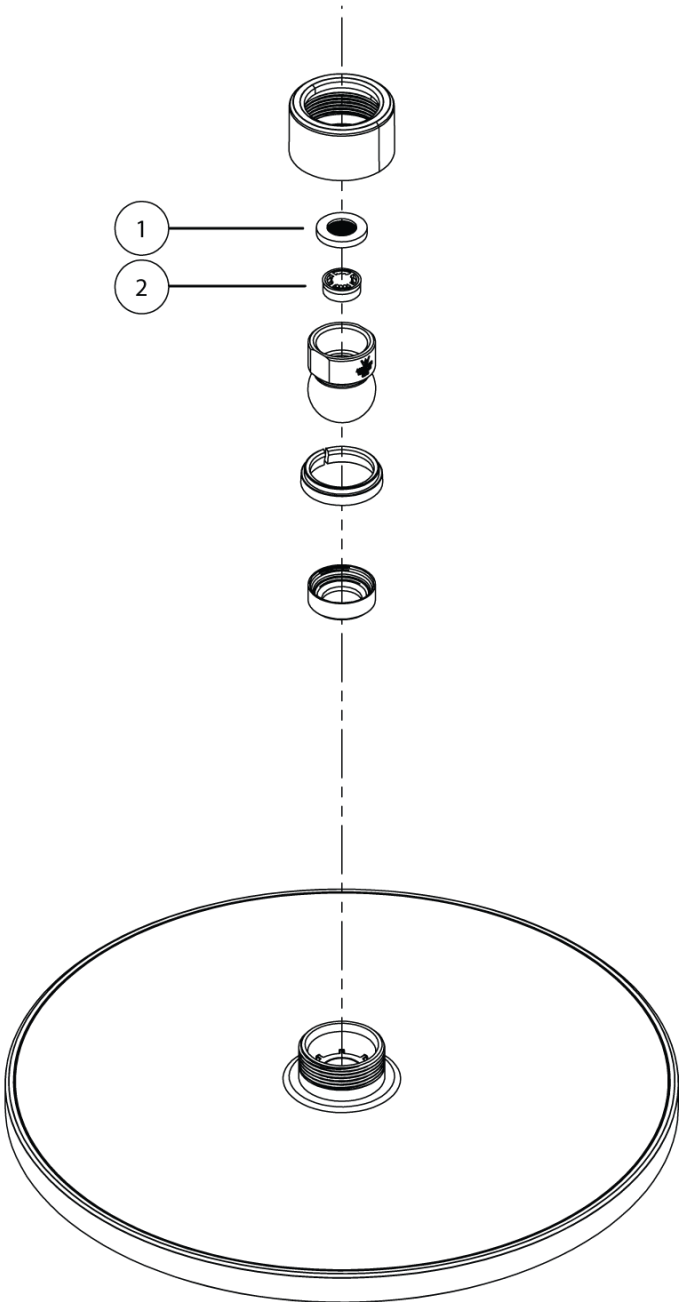

Milli Marq Edit Overhead Shower 250mm Brushed Gold (3 Star)

21951

No.	Description	Code
1.	Washer Mesh Rubber 19mm OD x 2.6mm Thick	30149
2.	G-NT 9 L/M Orange	58.7409.100